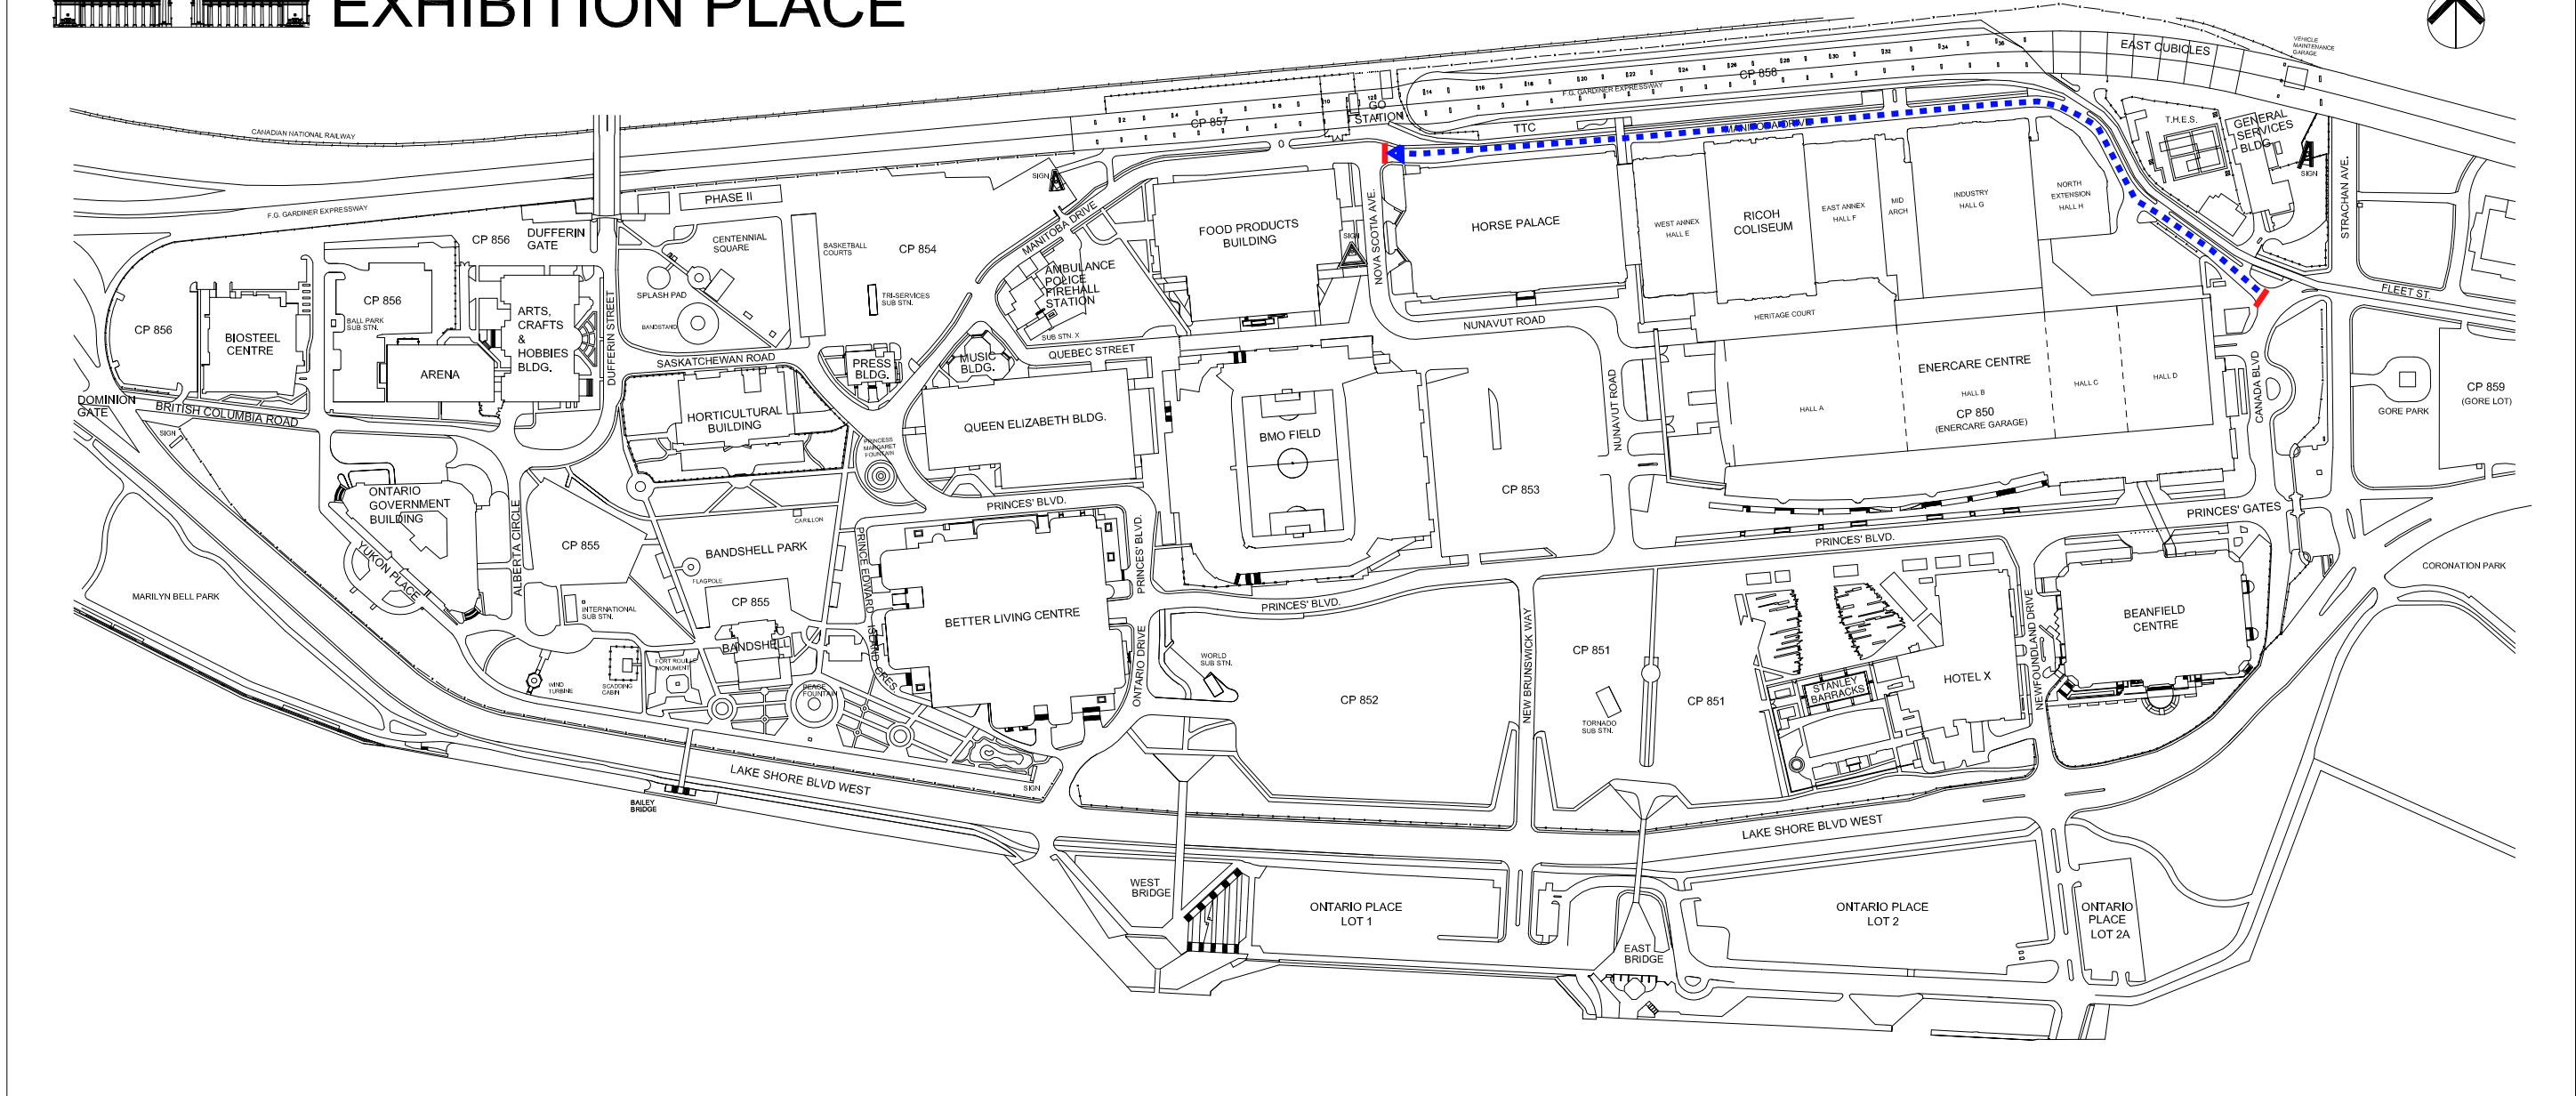

SITE PLAN EXHIBITION PLACE

Traffic Plan Home Show Road Closure

PRESENTED BY **RE/MAX**

**March 18, 2018
3:00 PM - 11:00 PM**

LEGEND:

- Road Closure in Place March 18th 3:00 pm - 11:00 pm
- One way traffic on March 18th - 3:00 pm - 11:00 pm

SITE PLAN EXHIBITION PLACE

Traffic Plan Canada Blooms Road Closure

LEGEND:

- Road Closure in Place March 19th 7:00 am - 7:00 pm
- One way traffic on March 19th - 7:00 am - 7:00 pm

March 2 & March 19
7:00 AM - 7:00 PM