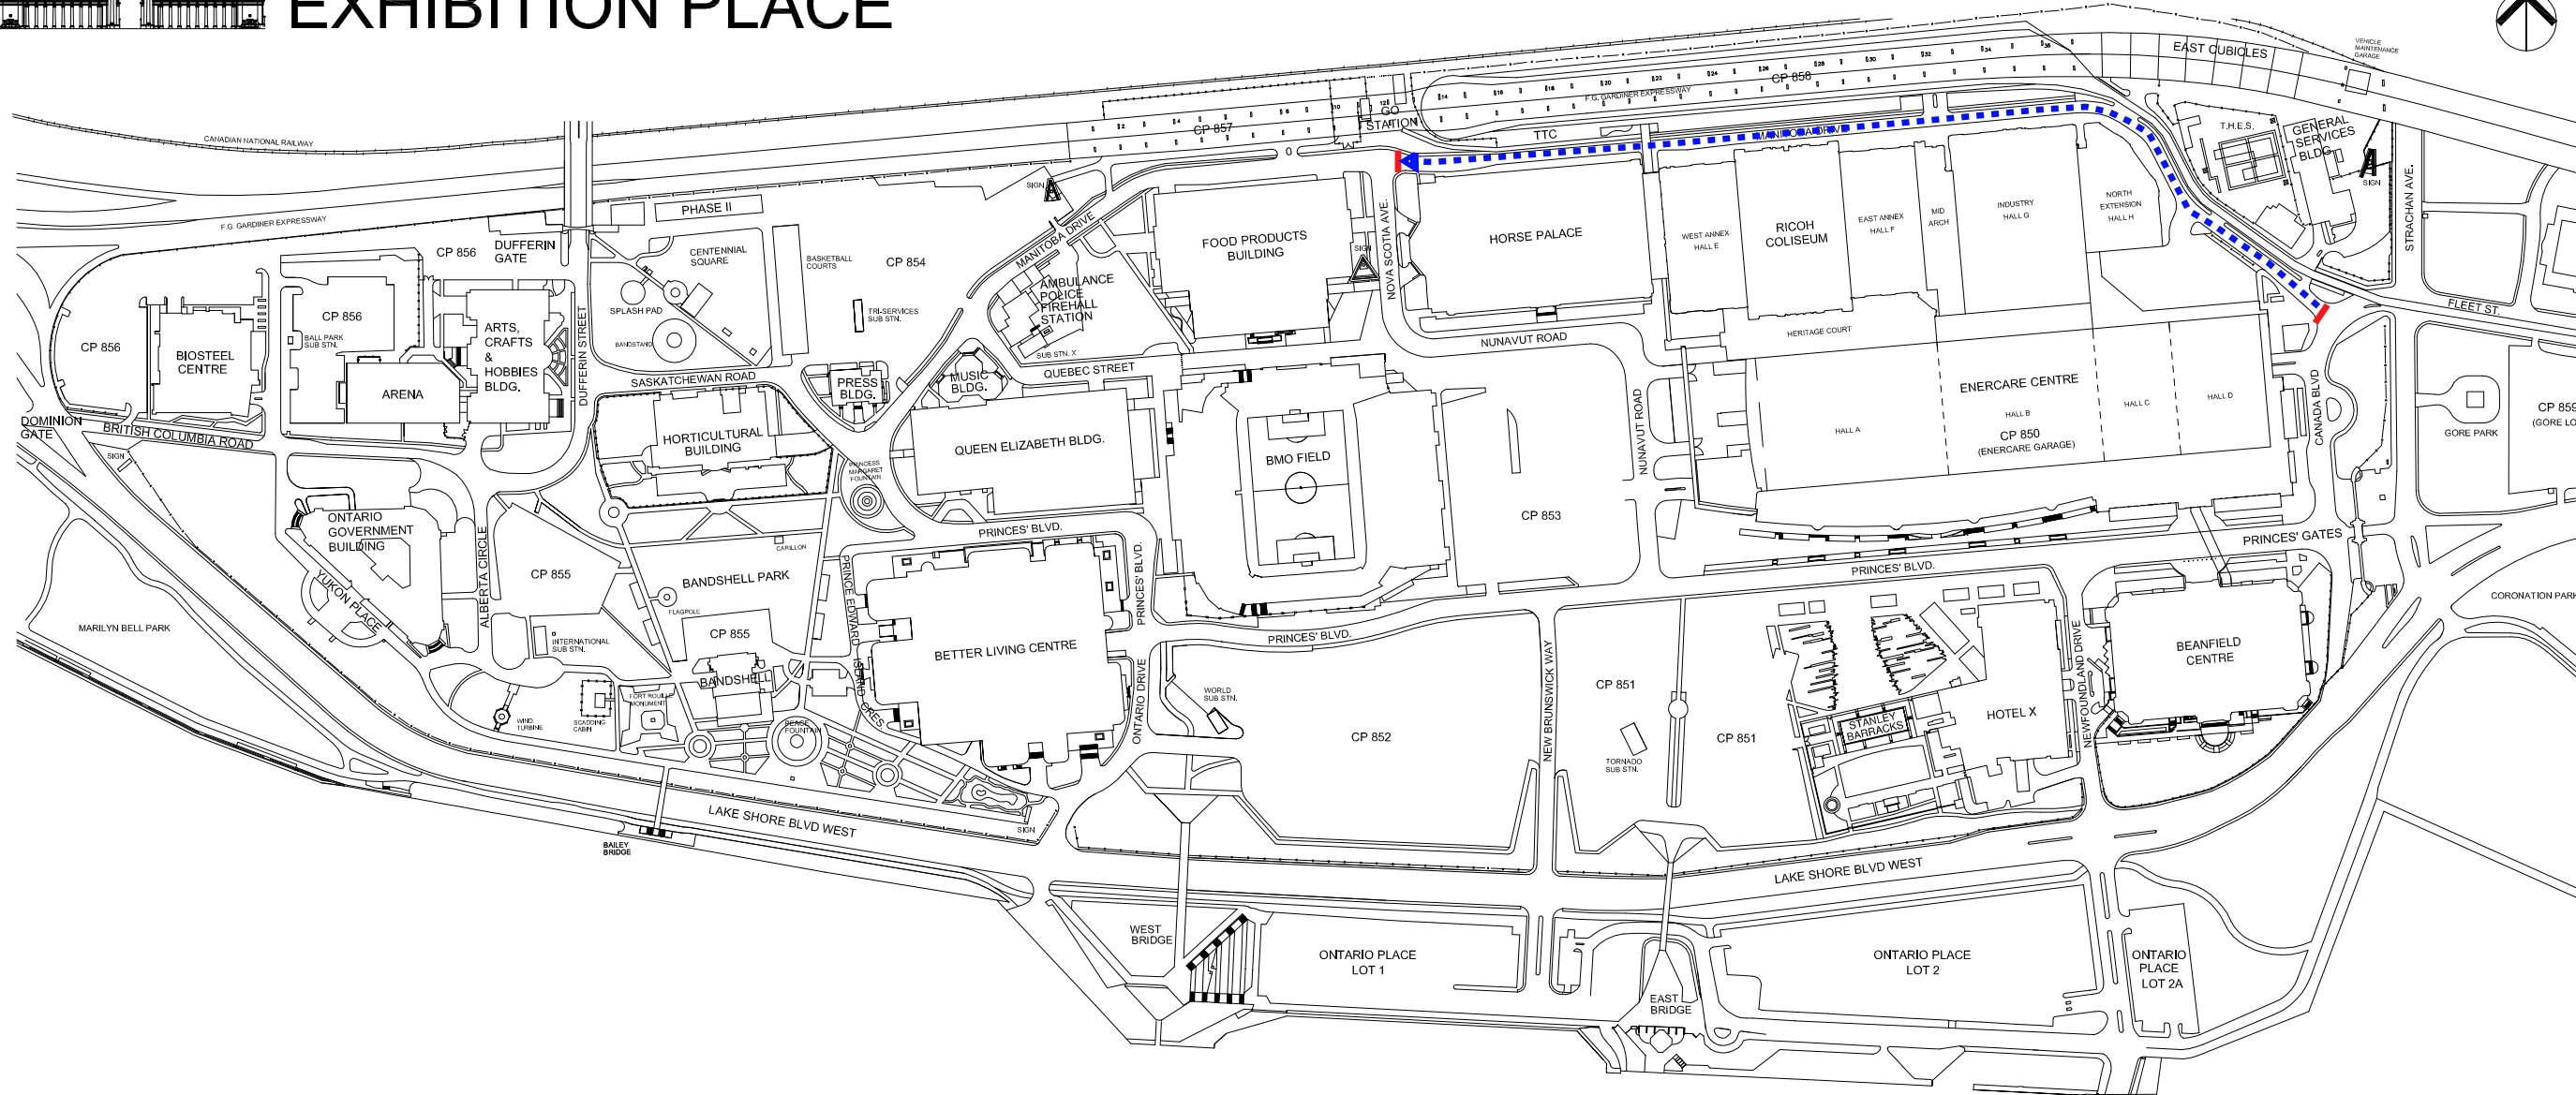

SITE PLAN EXHIBITION PLACE

Traffic Plan Home Show Road Closure

PRESENTED BY **RE/MAX**

**March 18, 2018
3:00 PM - 11:00 PM**

LEGEND:

- Road Closure in Place March 18th 3:00 pm - 11:00 pm
- One way traffic on March 18th - 3:00 pm - 11:00 pm

SITE PLAN EXHIBITION PLACE

Traffic Plan Canada Blooms Road Closure

LEGEND:

- Road Closure in Place March 19th 7:00 am - 7:00 pm
- One way traffic on March 19th - 7:00 am - 7:00 pm

March 2 & March 19
7:00 AM - 7:00 PM