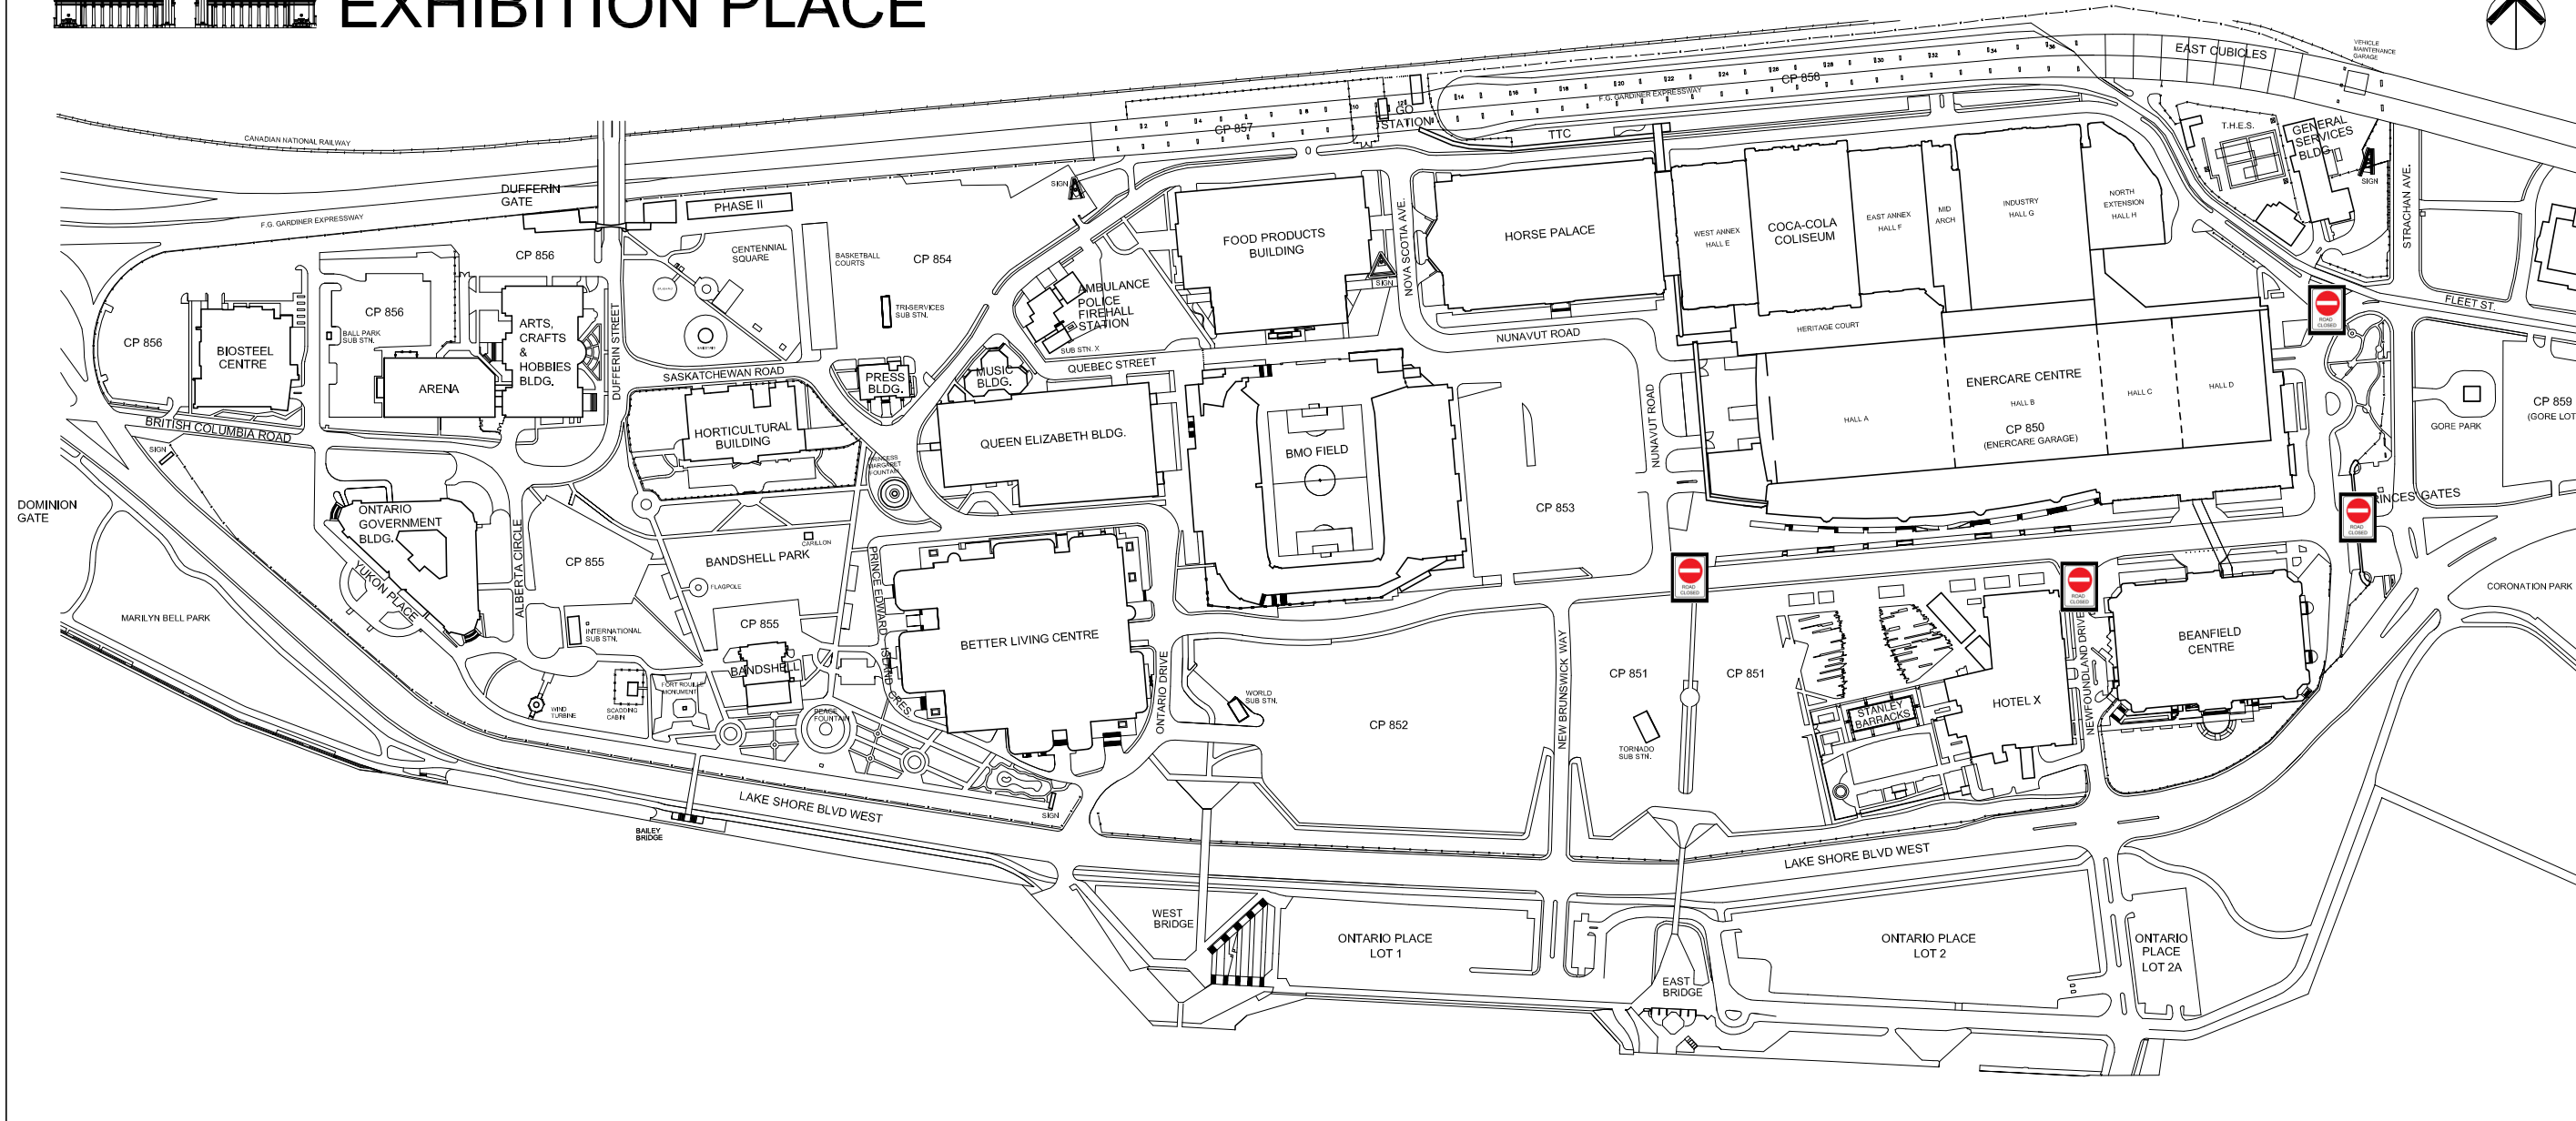

SITE PLAN EXHIBITION PLACE

Traffic Plan LOLE WHITE TOUR 2018

LEGEND:

 **Road Closure**
July 25, 6:00AM to July 27, 5:00PM

Trains Every 30 Minutes
All Day: 8 AM - 12 AM

Bus Services

Thursday July 26, 2017