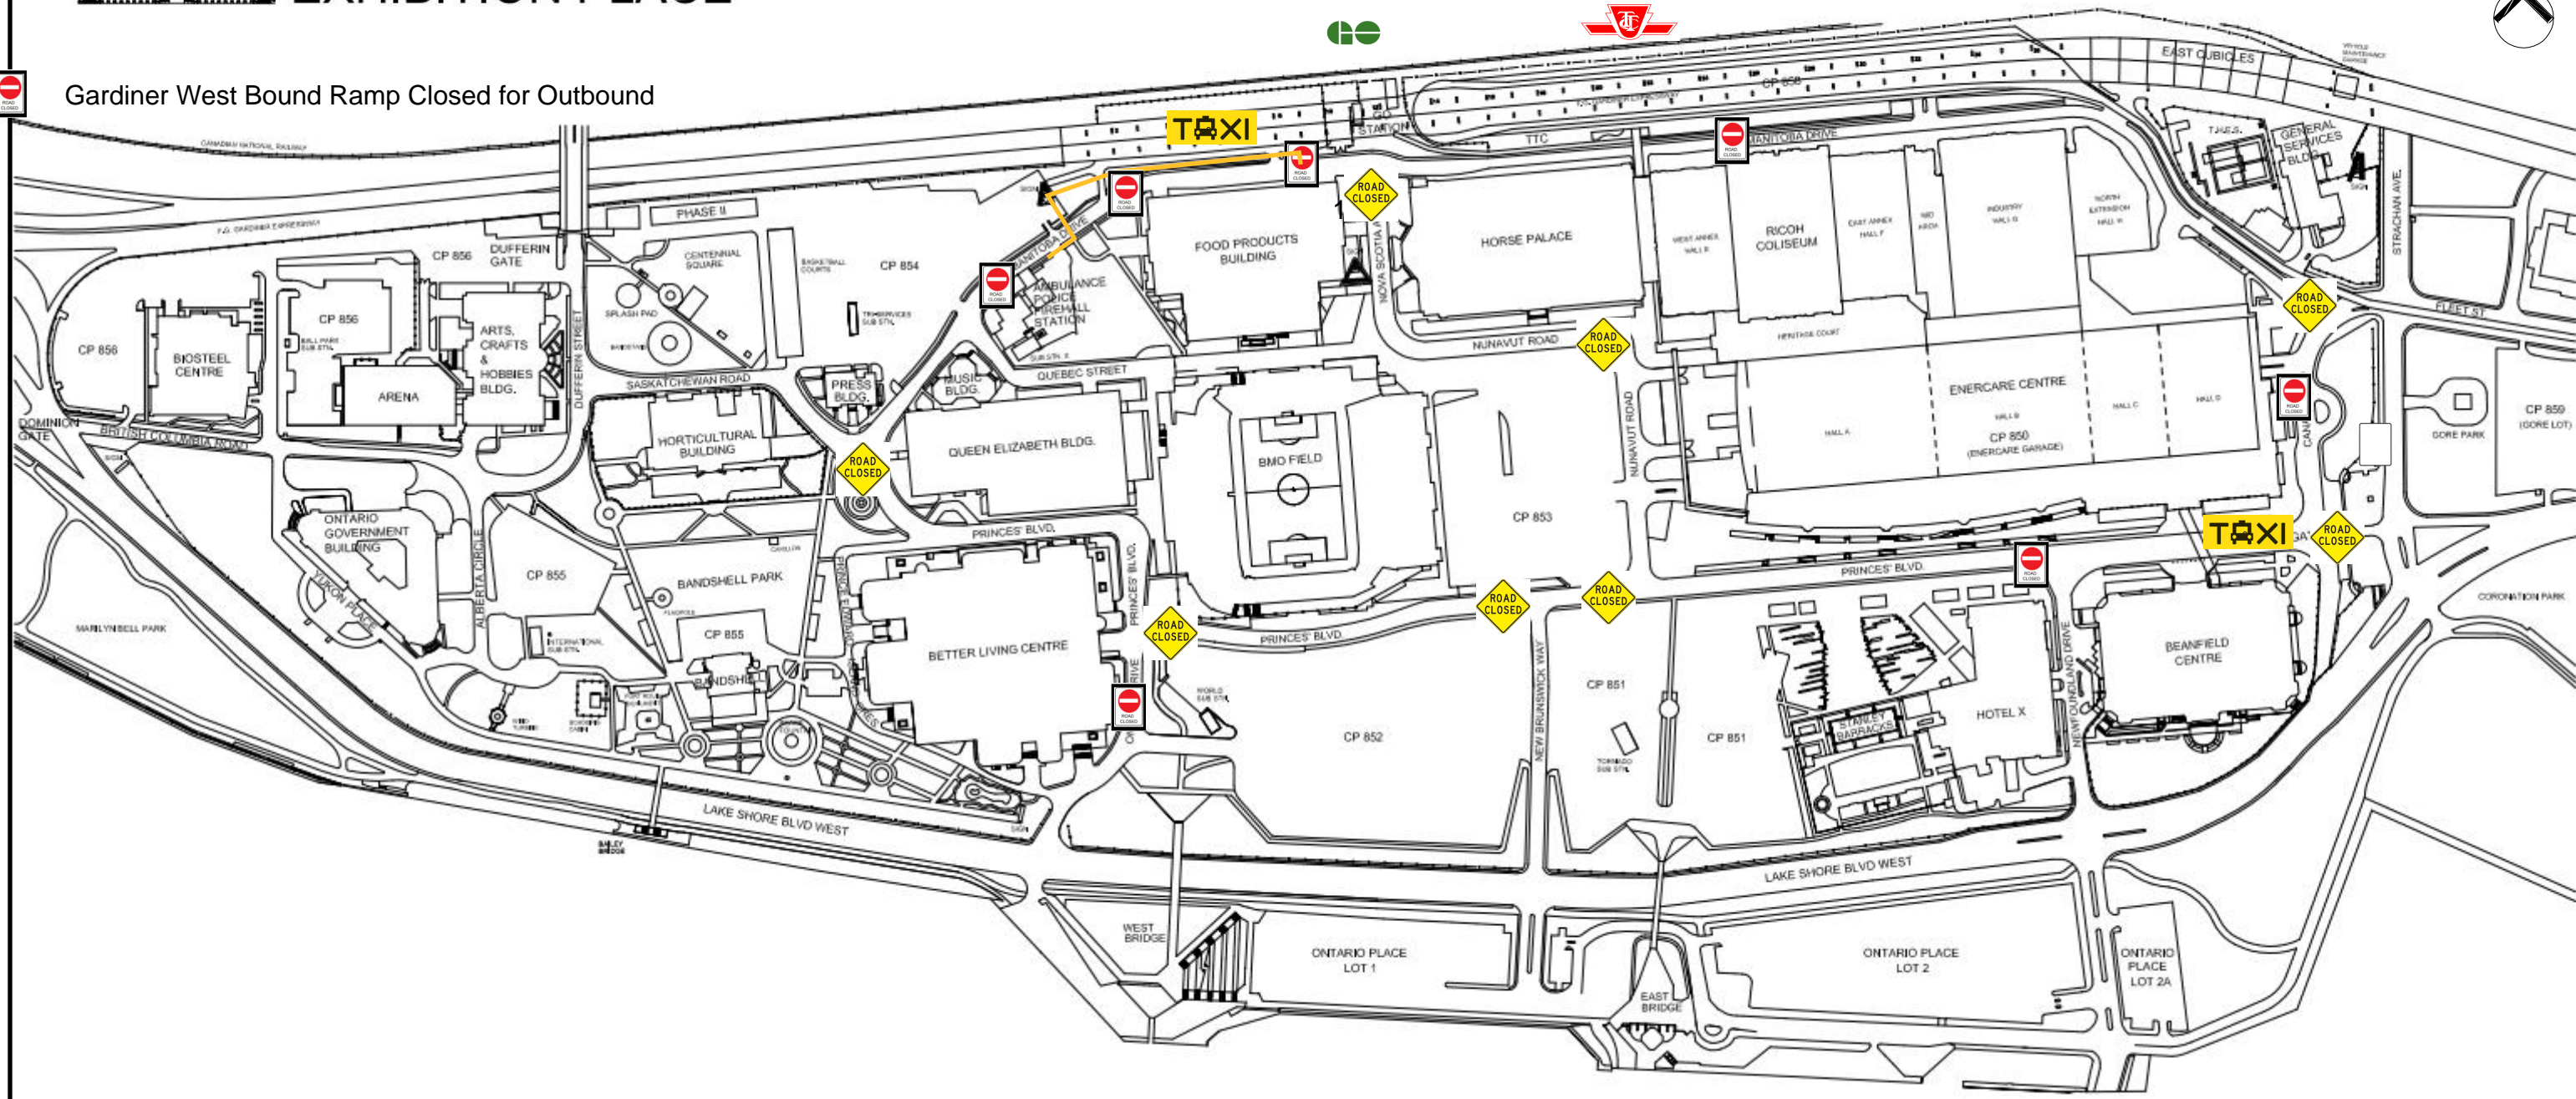

SITE PLAN EXHIBITION PLACE

Gardiner West Bound Ramp Closed for Outbound

Traffic Plan

TFC vs NEW YORK RED BULLS

Road Closure - 1:30PM - FINISH

Outbound Road Closure - 2:30PM - FINISH

EXHIBITION EVENTS

Medieval Times - 4:30pm
Liberty Grand - TBD

Trains Every 30 Minutes
All Day: 8 AM - 12 AM

Bus Services Route 509/511
turning at Street Car Loops
29 Looping at Springhurst

SUNDAY JULY 1, 2018
4:30PM - Kick-Off