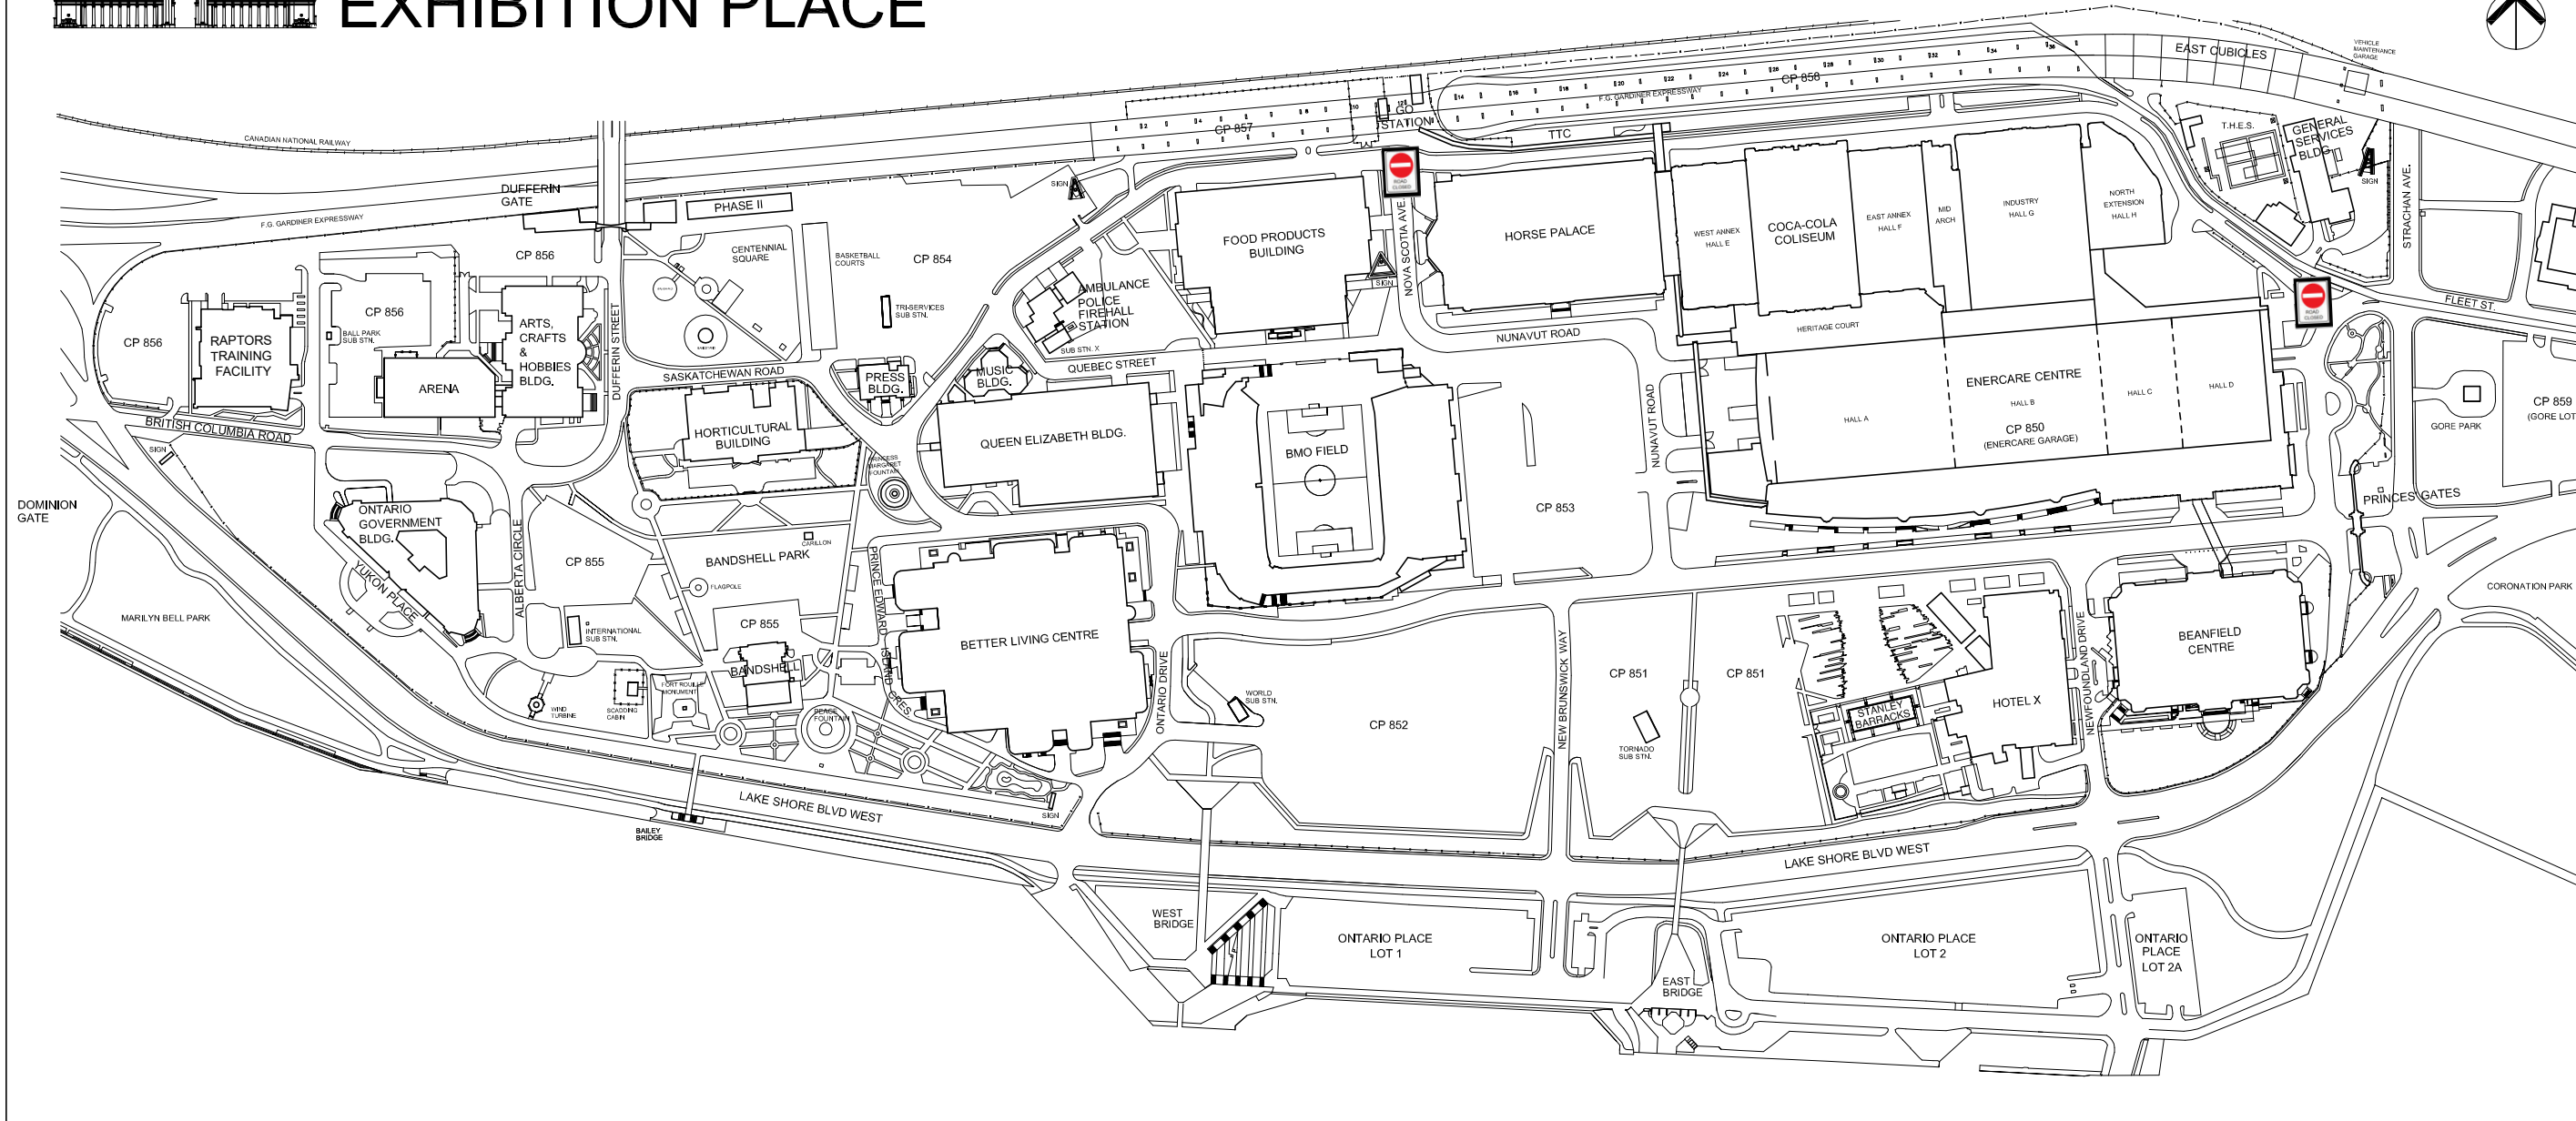

SITE PLAN EXHIBITION PLACE

Traffic Plan
A\$AP ROCKY CONCERT
JANUARY 11-12, 2019
6AM - 12PM
10:30PM - 3:30AM

LEGEND:

Road Closed
No access on Manitoba Rd between Nova Scotia Ave and Canada Blvd.