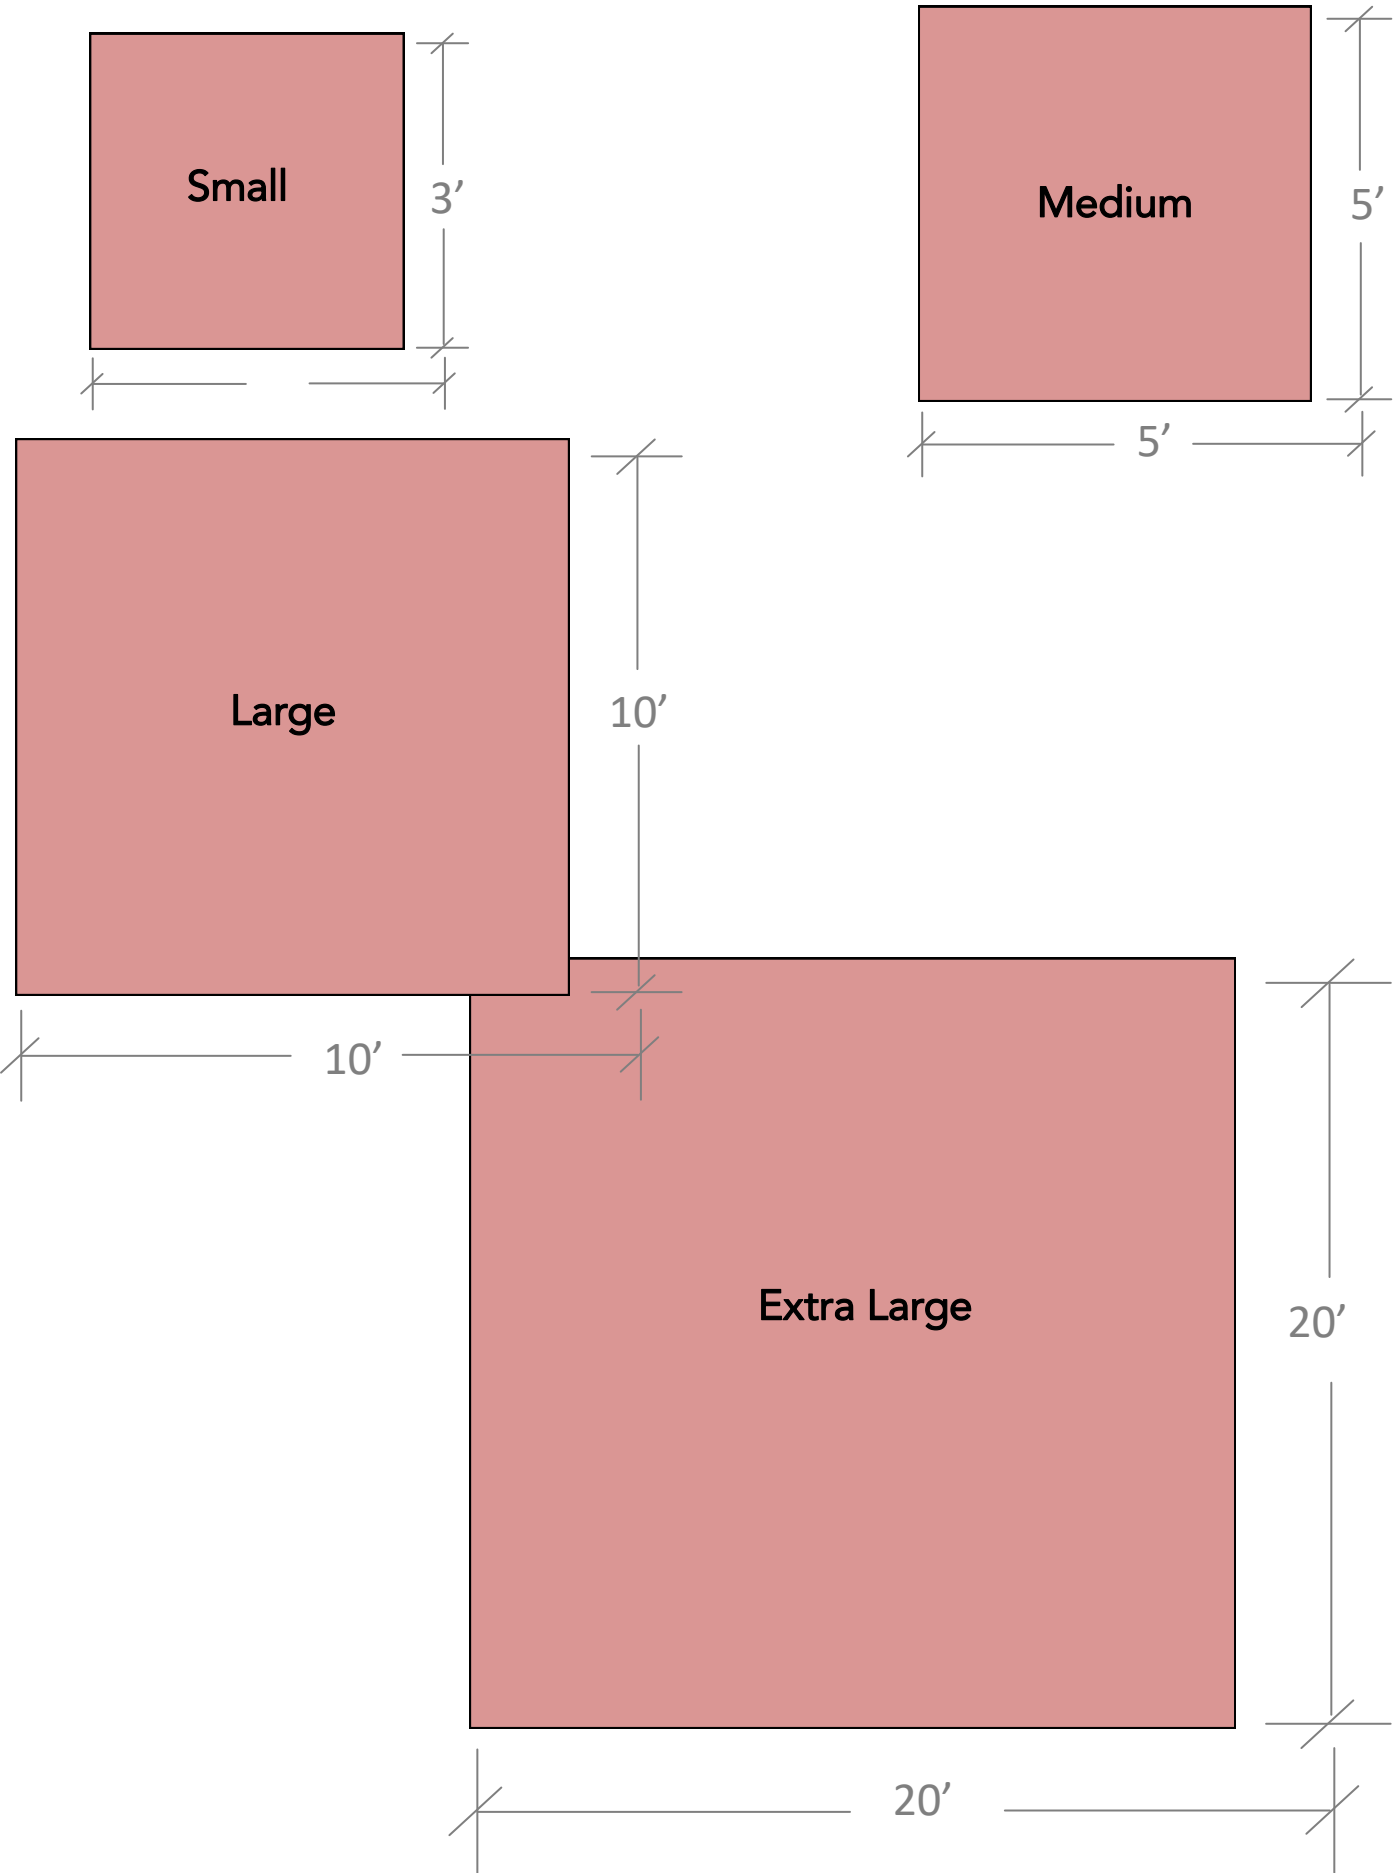

One Window Set

EXAMPLE

Opportunity Pricing

Extra- Large Floor Decal (20' x20' Maximum)

\$750.00 1-3 Day Show Location Fee

\$2000.00 4+ Day Show Location Fee

Large Floor Decal (10' x10' Maximum)

\$450.00 1-3 Day Show Location Fee

\$900.00 4+ Day Show Location Fee

Medium Floor Decal 5' x 5' Maximum)

\$350.00 1-3 Day Show Location Fee

\$700.00 4+ Day Show Location Fee

Small Floor Decal 3' x 3' Maximum)

\$200.00 1-3 Day Show Location Fee

\$400.00 4+ Day Show Location Fee

NOT TO SCALE - DIMENSIONS ARE APPROXIMATE

EXAMPLE

Opportunity Pricing

\$750.00 Location Fee
1-3 Day Show

\$1500.00 Location Fee
4+ Day Show

- *Includes both glass panes*

** Quote is per escalator.*

Opportunity Pricing

\$3500

Location Fee
1-3 Day Show

\$5000

Location Fee
4+ Day Show

- All graphics must be double-sided.