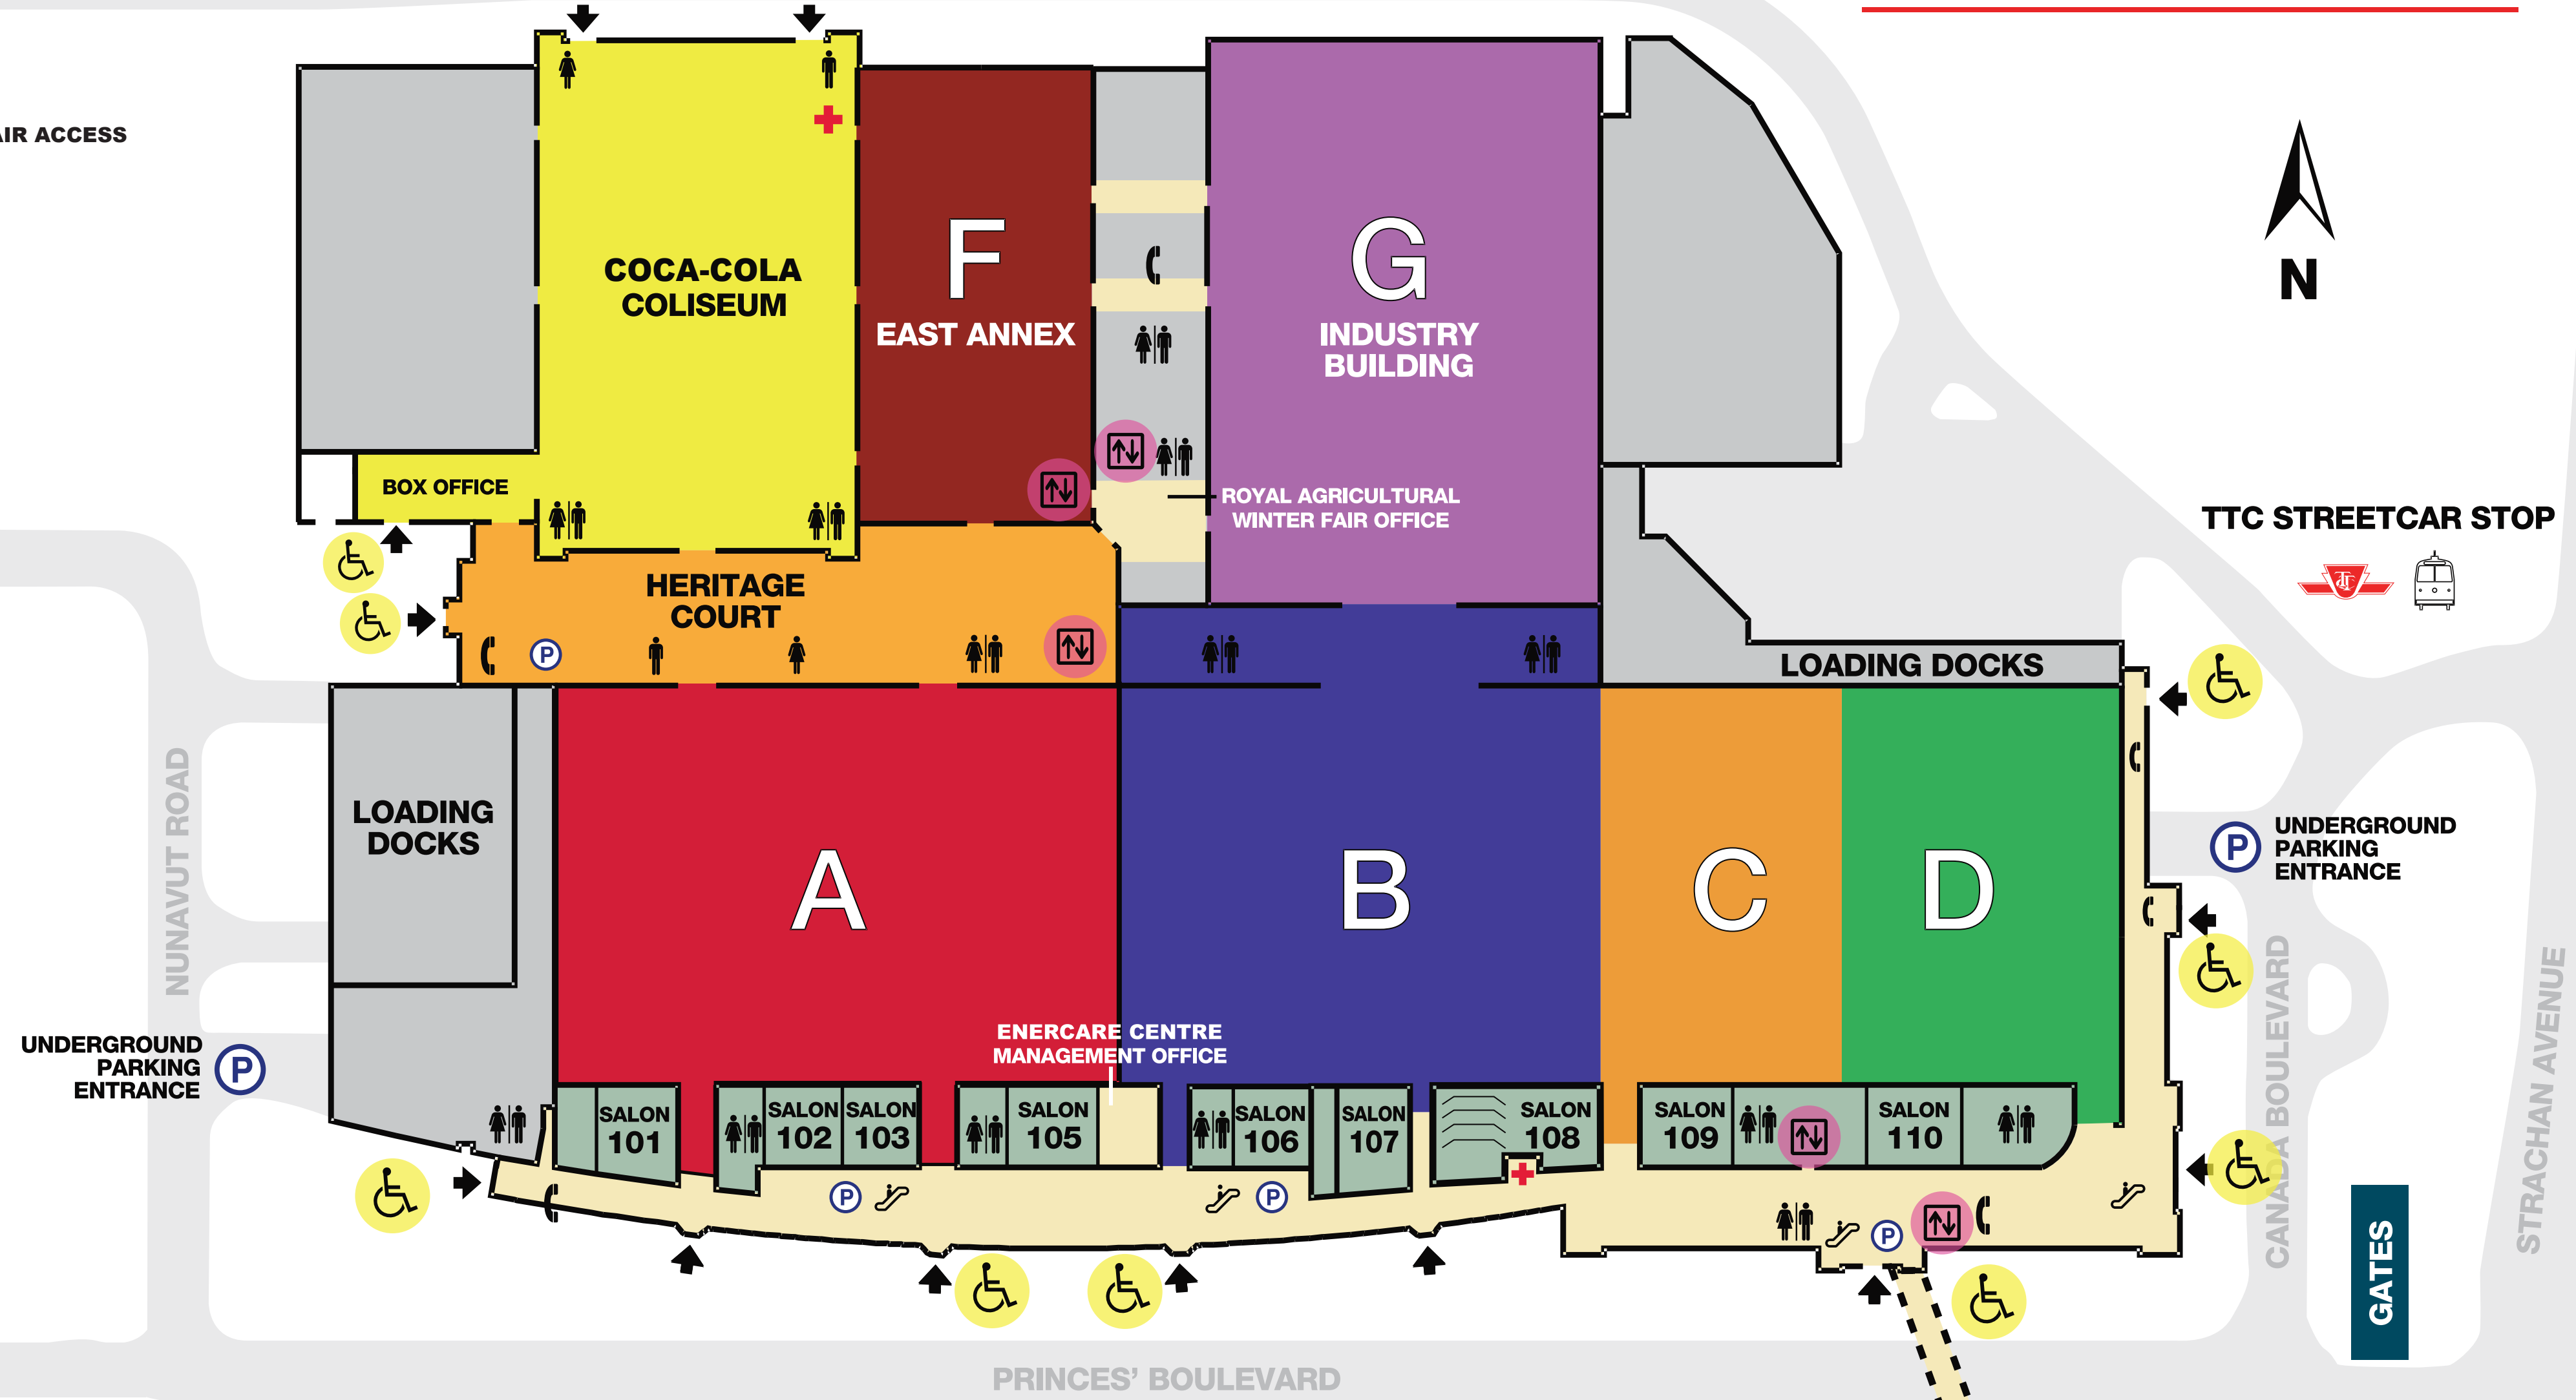

TTC STREETCAR STOP

MANITOBA DRIVE

DIRECTORY

- WHEELCHAIR ACCESS
- ELEVATOR

TTC STREETCAR STOP

FLEET ST.

UNDERGROUND PARKING ENTRANCE

GATES

STRACHAN AVENUE

PRINCES' BOULEVARD