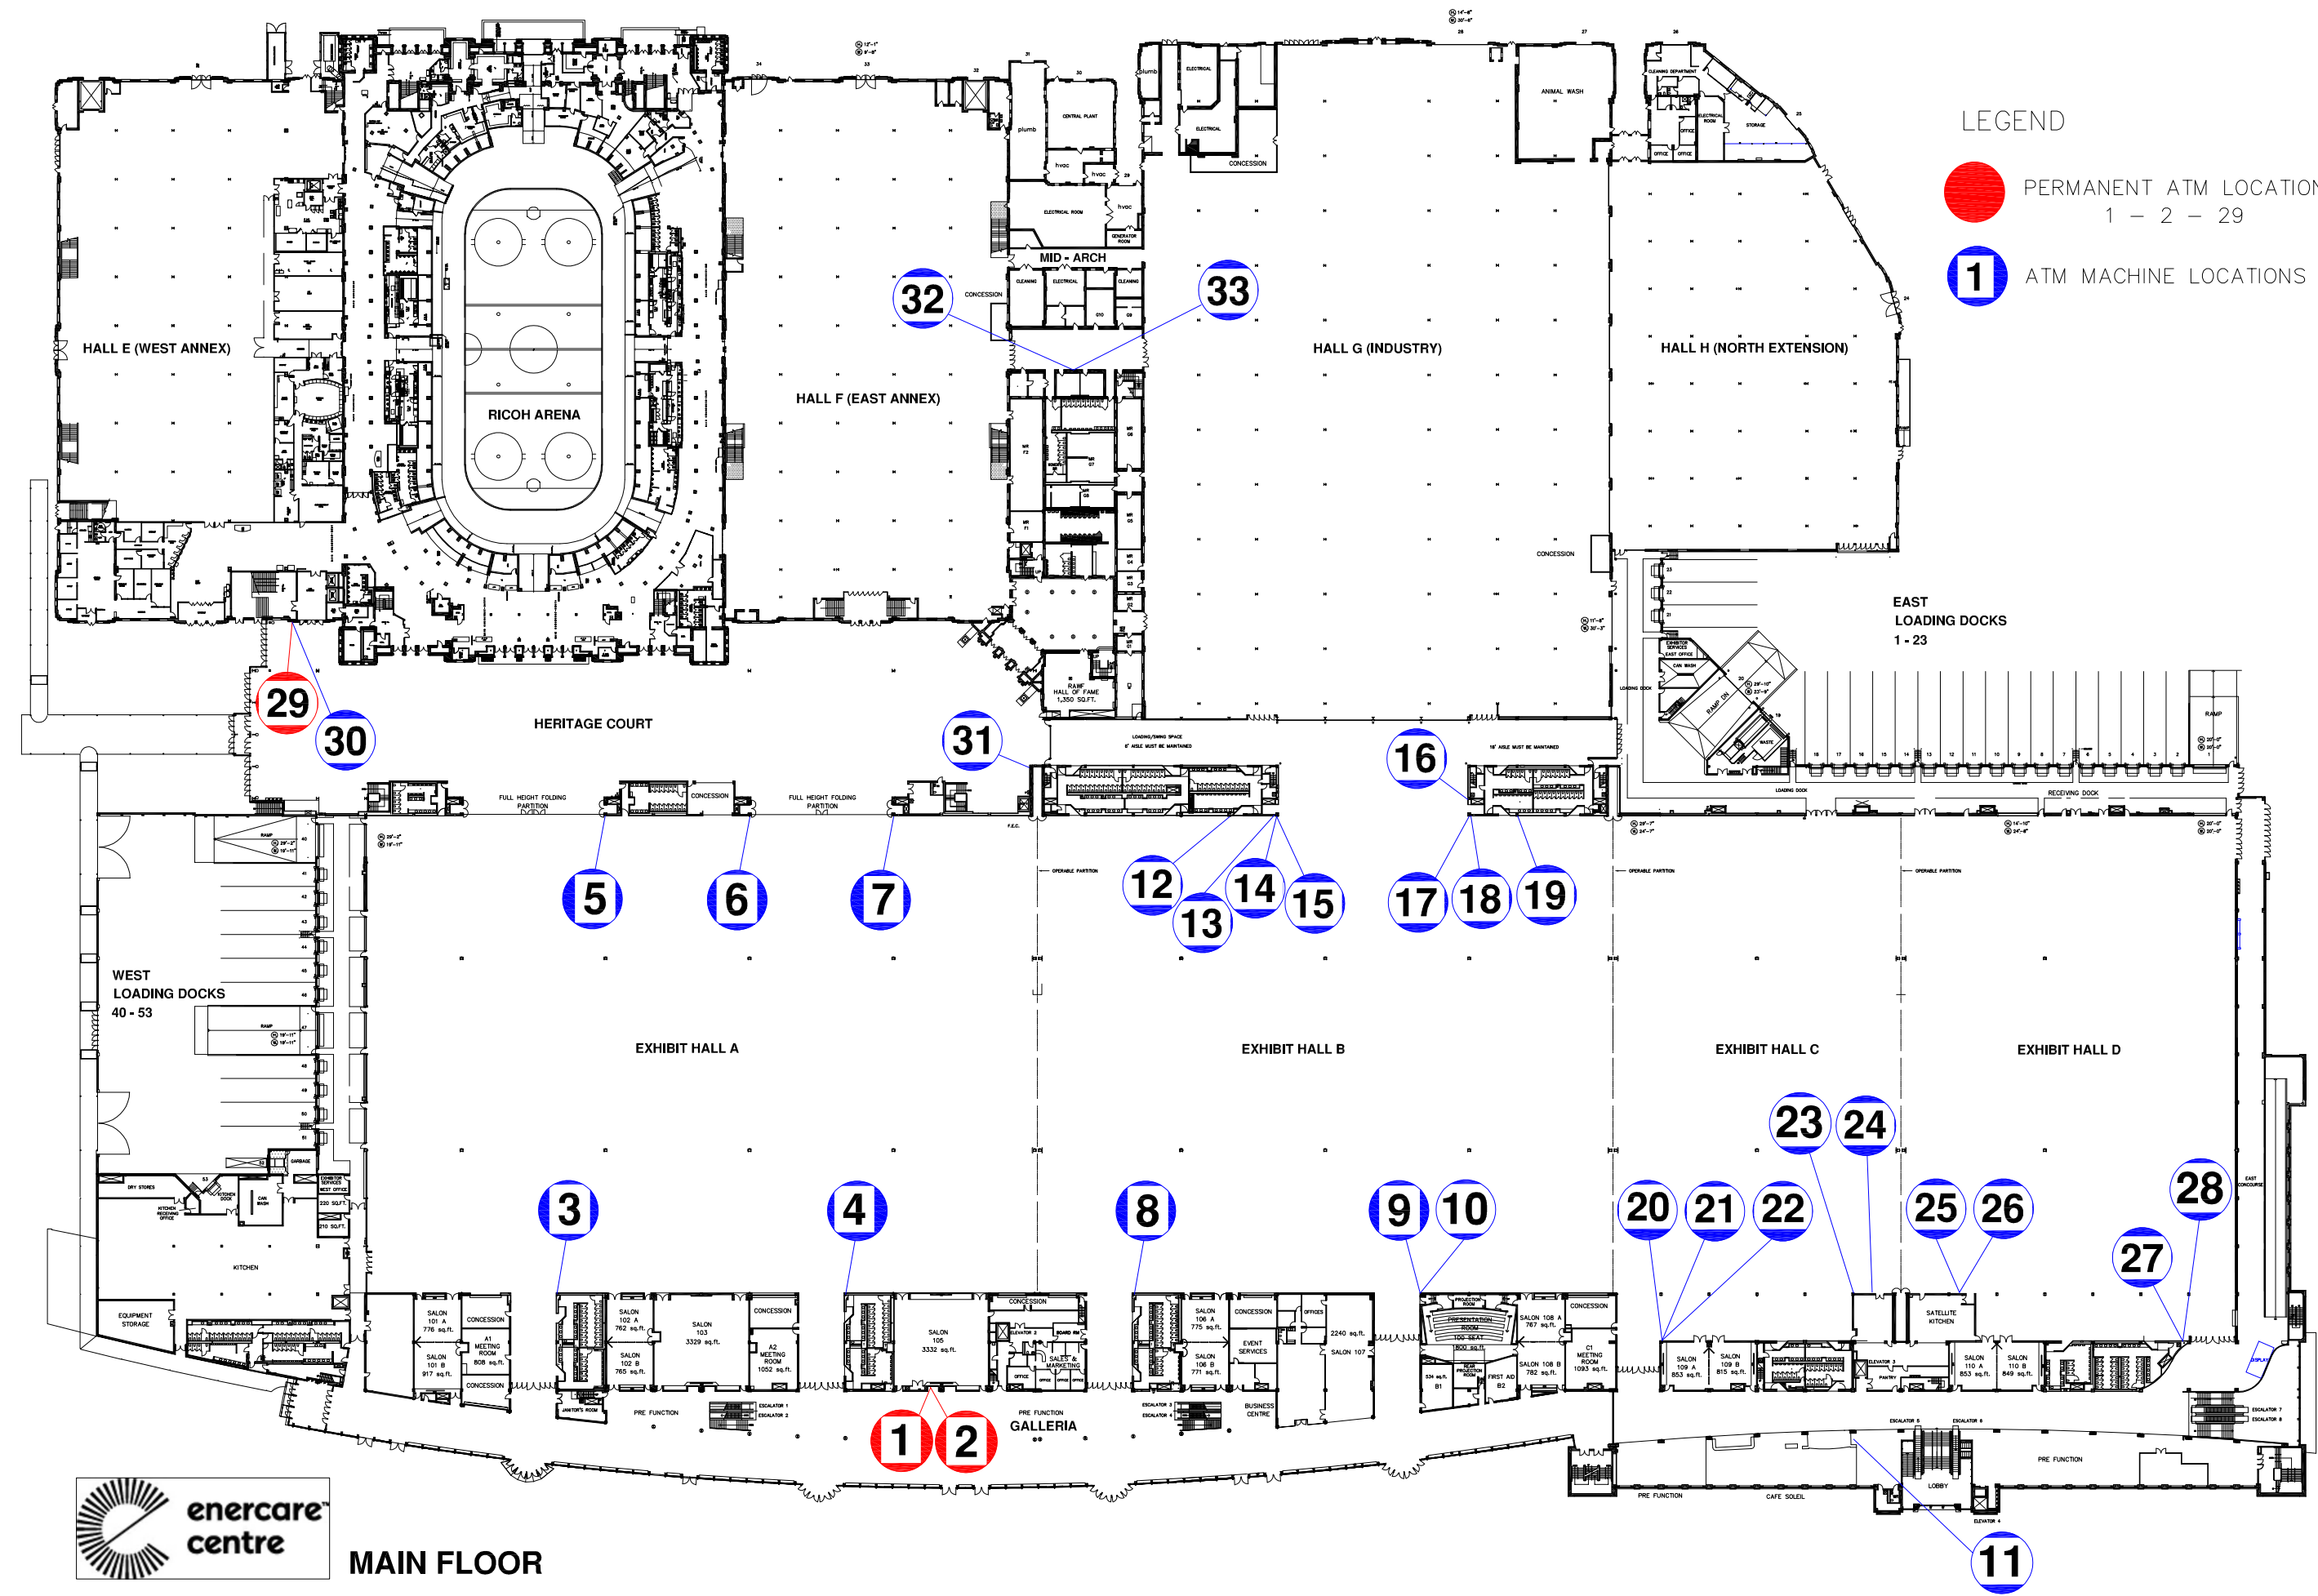

LEGEND

-  PERMANENT ATM LOCATION  
1 - 2 - 29
-  ATM MACHINE LOCATIONS

MAIN FLOOR