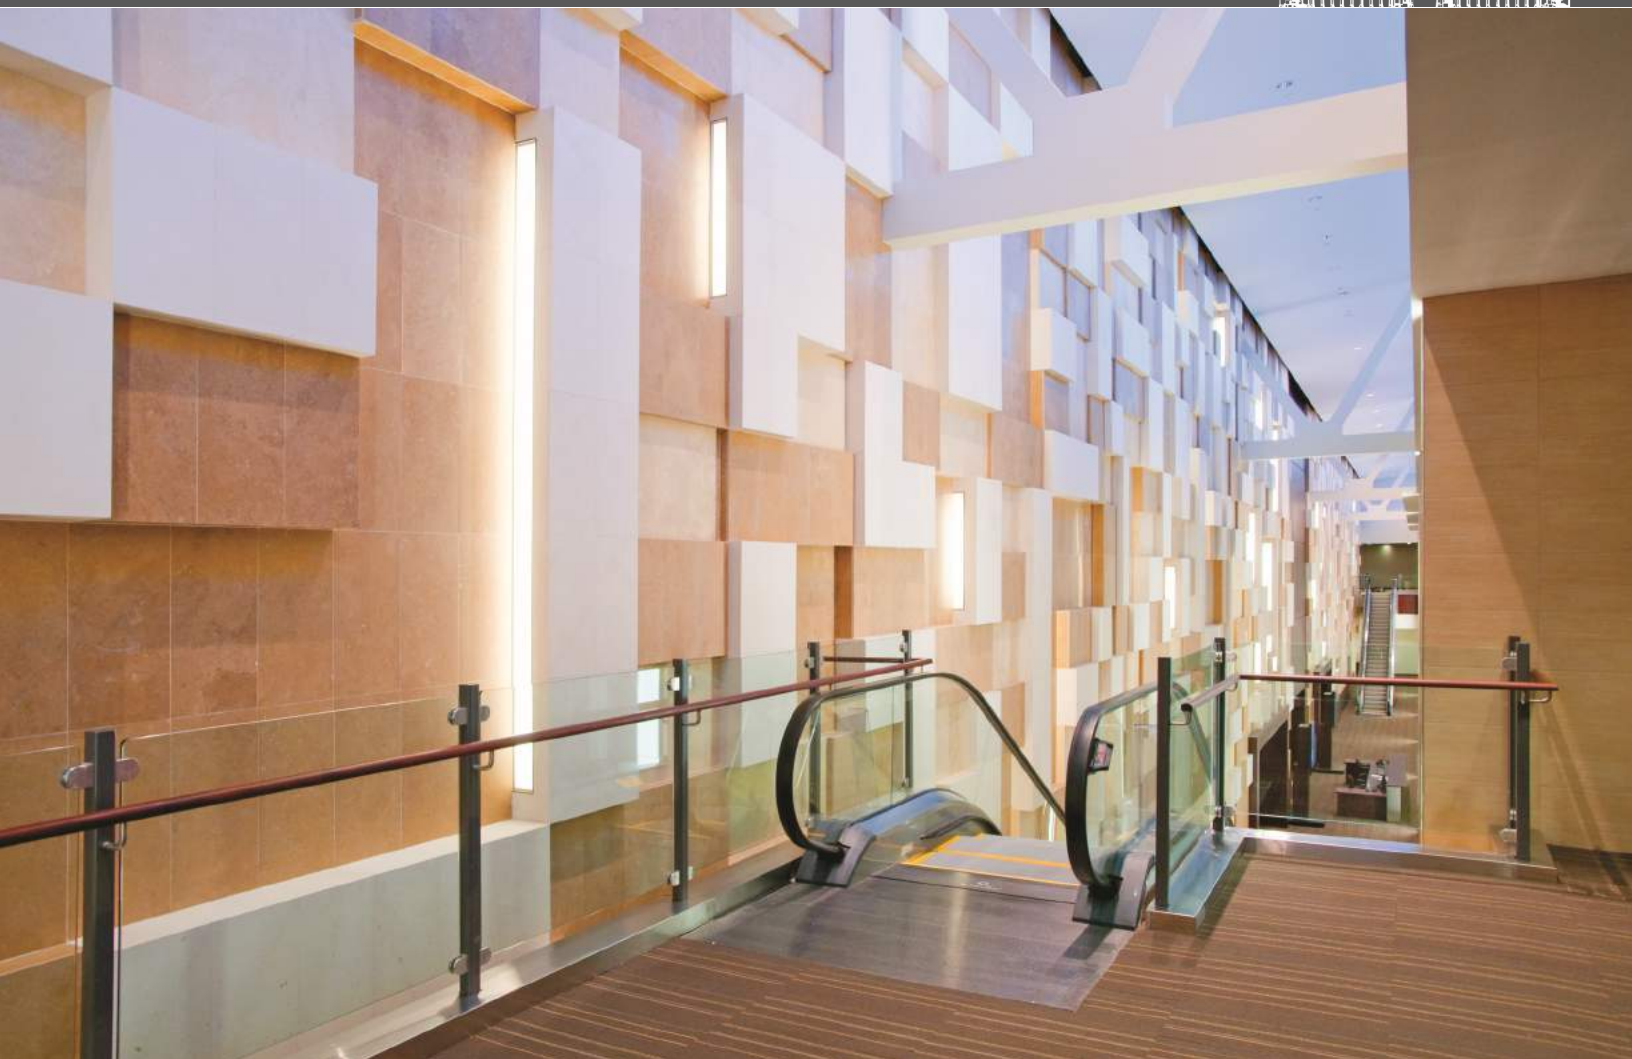

ON-SITE ADVERTISING AT BEANFIELD CENTRE

- All on site advertising opportunities are posted on show/event days only.
- Prices listed within do not include production or installation. See your Meeting/ Event Coordinator for details.
- Locations are subject to multiple event conditions and require prior management approval.
- It is the responsibility of the client to ensure accurate measurements. Exhibition Place assumes no responsibility for accurate measurements.
- The locations listed within this guide are the only permitted locations for signage in the venue.
- Management requires prior approval of all graphics to be submitted to your Meeting/ Event Coordinator 4 weeks prior to event.