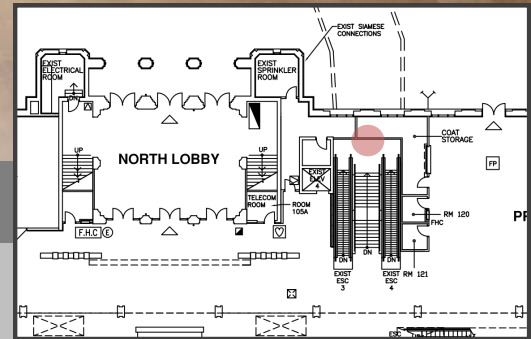

11 Locations Available

* Maximum Height Restricted By Fire
Devices.

* Graphics can be on both sides of pillar.

EXAMPLE

Opportunity Pricing

\$750.00 Location Fee
Per Escalator

2 Locations Available

- East Escalator
- West Escalator

* Each Location Fee includes two Glass Sides.

* *Graphics Double-Sided*

EXAMPLE

Opportunity Pricing

\$500.00 Location Fee
Per Escalator

2 Locations Available

- *West Escalator*
- *East Escalator*

* Each Location Fee includes two Glass Sides.

* *Graphics Double-Sided*

EXAMPLE

Opportunity Pricing

\$250.00 Location Fee
Per Column

1 Location Available

* Graphics Single Sided

EXAMPLE

Opportunity Pricing