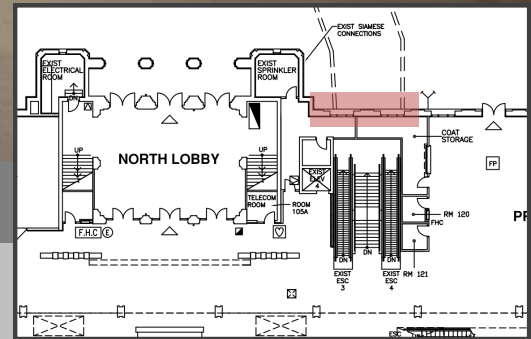

* Each Location Fee includes two Glass Sides.

* *Graphics Double-Sided*

EXAMPLE

Opportunity Pricing

\$500.00 Location Fee
Per Escalator

2 Locations Available

- *West Escalator*
- *East Escalator*

* Each Location Fee includes two Glass Sides.

* *Graphics Double-Sided*

EXAMPLE

Opportunity Pricing

\$250.00 Location Fee
Per Column

1 Location Available

* Graphics Single Sided

EXAMPLE

Opportunity Pricing

\$250.00 Location Fee
Per Location

2 Locations Available

* Each Location Requires Two (2)
Decals To Be Supplied Due To Physical
Design Of Frame Structure.

* *Graphics Double-Sided*

EXAMPLE

Opportunity Pricing

\$200.00 Location Fee
Per Decal

Full Floor Available

* Maximum Size: 36" x 36" Per Decal

* Graphics Single Sided

EXAMPLE

Opportunity Pricing

\$250.00 Location Fee
Per Location

3 Locations Available