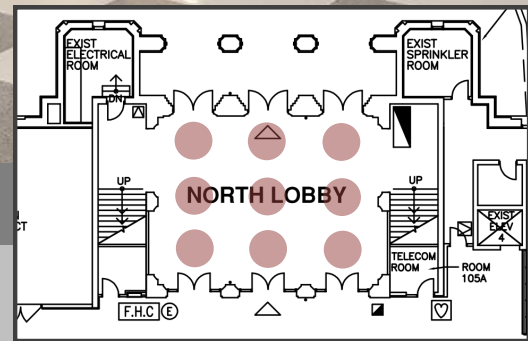

* Graphics Single or Double-Sided

EXAMPLE

Opportunity Pricing

\$1500.00 Location Fee
Per Door

3 Locations Available

- East Doors
- Centre Doors
- West Doors

* Graphics Single or Double-Sided

EXAMPLE

Opportunity Pricing

\$200.00 Location Fee
Per Decal

9 Locations Available

- *East Lane (3 Decals)*
- *Centre Lane (3 Decals)*
- *West Lane (3 Decals)*

* *Graphics Single Sided*

* *Maximum Size: 36" x 36" Per Decal*

EXAMPLE

Opportunity Pricing

\$200.00 Location Fee
Per Decal

36 Locations Available

- Lobby (12 Decals)
- Pre-Function A (12 Decals)
- Pre-Function B (12 Decals)

* Graphics Single Sided

* Maximum Size: 36" x 36" Per Decal.
Special Sizing Pricing Available For Pre-Function Areas Available Upon Request.