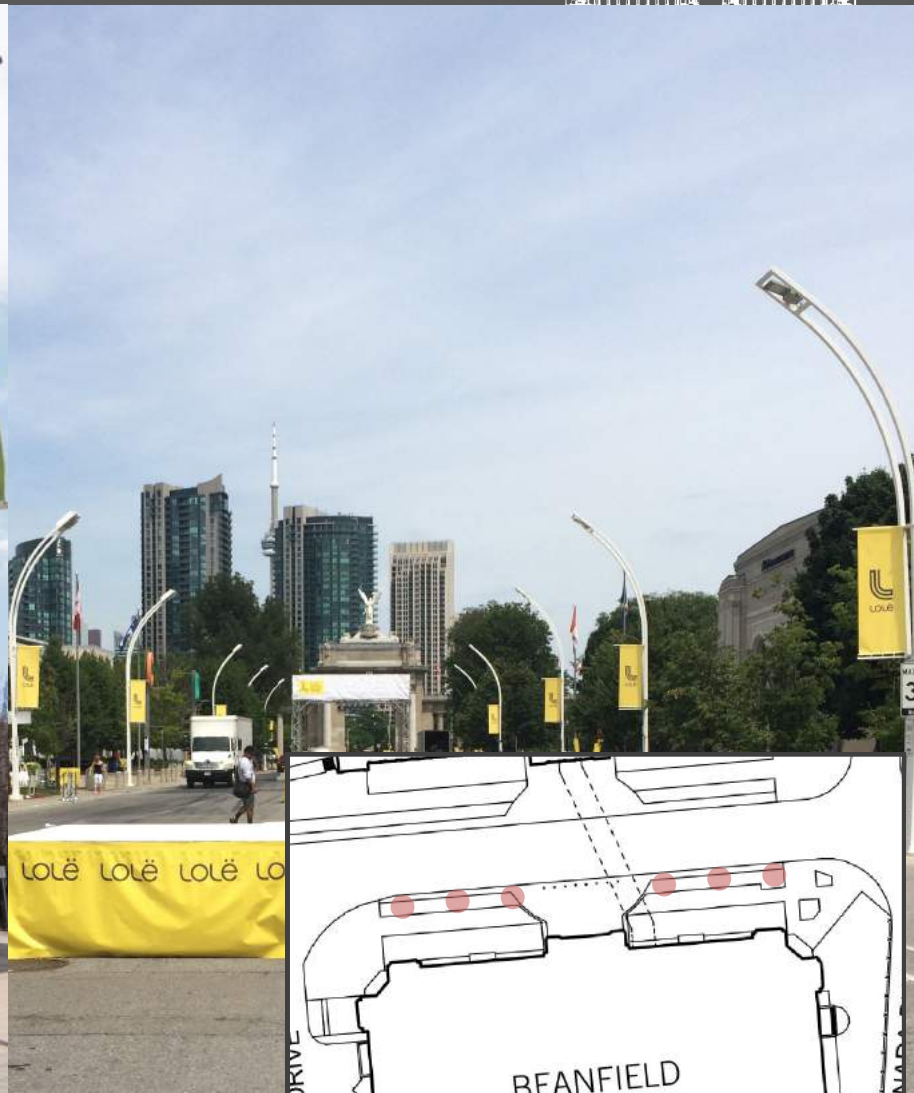

beanfield
centre

ON-SITE BRANDING OPPORTUNITIES

2018

Exhibition Place

ON-SITE ADVERTISING AT BEANFIELD CENTRE

- All on site advertising opportunities are posted on show/event days only.
- Prices listed within do not include production or installation. See your Meeting/ Event Coordinator for details.
- Locations are subject to multiple event conditions and require prior management approval.
- It is the responsibility of the client to ensure accurate measurements. Exhibition Place assumes no responsibility for accurate measurements.
- The locations listed within this guide are the only permitted locations for signage in the venue.
- Management requires prior approval of all graphics to be submitted to your Meeting/ Event Coordinator 4 weeks prior to event.