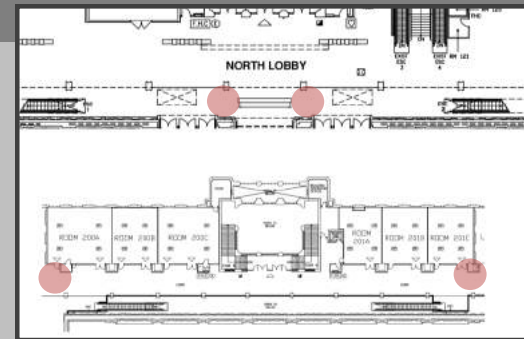

\$200.00 Location Fee
Per Decal

Full Floor Available

* Maximum Size: 36" x 36" Per Decal

* Graphics Single Sided

EXAMPLE

Opportunity Pricing

\$250.00 Location Fee
Per Location

3 Locations Available

* Each Location Requires two Decals To Be Supplied Due To Physical Design Of Frame Structure.

* *Graphics Double-Sided*

EXAMPLE

Welcome
to
Beanfield Centre

EXHIBITION PLACE

Welcome to Exhibition Place

Exhibition Place is honoured to be the 1st organizat

Opportunity Pricing

\$350.00 Location Fee
Per Monitor Per Day

4 Locations Available *

- Image: Rotation Based
- 5 Second Spot (Image or Video)
- Minimum 20 Minute Airtime Per Day
- No Audio Permitted

* Min. size 874x545 or larger (same aspect ratio)