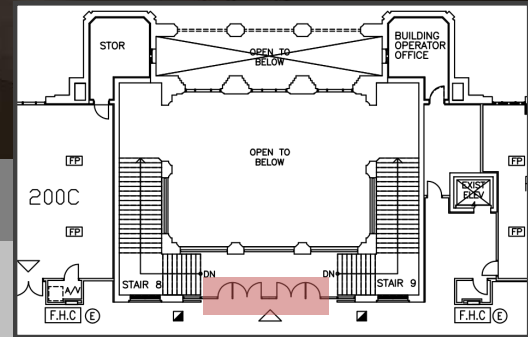

EXAMPLE

Opportunity Pricing

\$200.00 Location Fee
Per Decal

36 Locations Available

- Lobby (12 Decals)
- Pre-Function A (12 Decals)
- Pre-Function B (12 Decals)

* Graphics Single Sided

* Maximum Size: 36" x 36" Per Decal.
Special Sizing Pricing Available For Pre-Function Areas Available Upon Request.

EXAMPLE

Opportunity Pricing

\$500.00 Location Fee
Per Panel

2 Locations Available

- East Door (1 Panel)
- West Door (1 Panel)

* Graphics Single or Double-Sided

EXAMPLE

Opportunity Pricing

\$500.0 Location Fee Per Panel

5 Locations Available

- East (2 side lights)
- Centre (1 side lights)
- East (2 side lights)

* Graphics Single or Double-Sided

EXAMPLE

Opportunity Pricing

\$500.00 Location Fee
Per Pillar