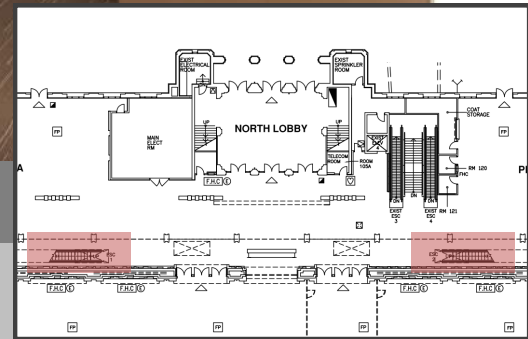

\$500.0 Location Fee Per Panel

5 Locations Available

- East (2 side lights)
- Centre (1 side lights)
- East (2 side lights)

* Graphics Single or Double-Sided

EXAMPLE

Opportunity Pricing

\$500.00 Location Fee
Per Pillar

11 Locations Available

* Maximum Height Restricted By Fire
Devices.

* Graphics can be on both sides of pillar.

EXAMPLE

Opportunity Pricing

\$750.00 Location Fee
Per Escalator

2 Locations Available

- East Escalator
- West Escalator

* Each Location Fee includes two Glass Sides.

* *Graphics Double-Sided*

EXAMPLE

Opportunity Pricing

\$500.00 Location Fee
Per Escalator

2 Locations Available

- *West Escalator*
- *East Escalator*

* Each Location Fee includes two Glass Sides.