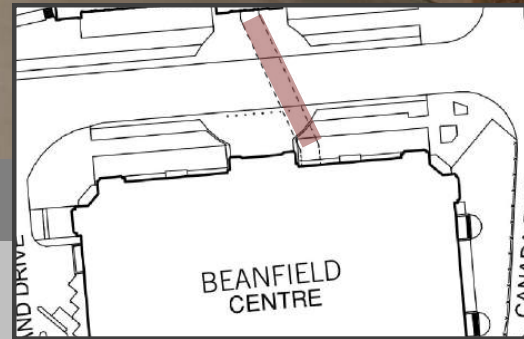

* *Graphics Double-Sided*

EXAMPLE

Opportunity Pricing

\$250.00 Location Fee
Per Column

1 Location Available

* Graphics Single Sided

EXAMPLE

Opportunity Pricing

\$250.00 Location Fee
Per Location

2 Locations Available

* Each Location Requires Two (2)
Decals To Be Supplied Due To Physical
Design Of Frame Structure.

* *Graphics Double-Sided*

EXAMPLE

Opportunity Pricing

\$200.00 Location Fee
Per Decal

Full Floor Available

* Maximum Size: 36" x 36" Per Decal

* Graphics Single Sided

EXAMPLE

Opportunity Pricing

\$250.00 Location Fee
Per Location

3 Locations Available