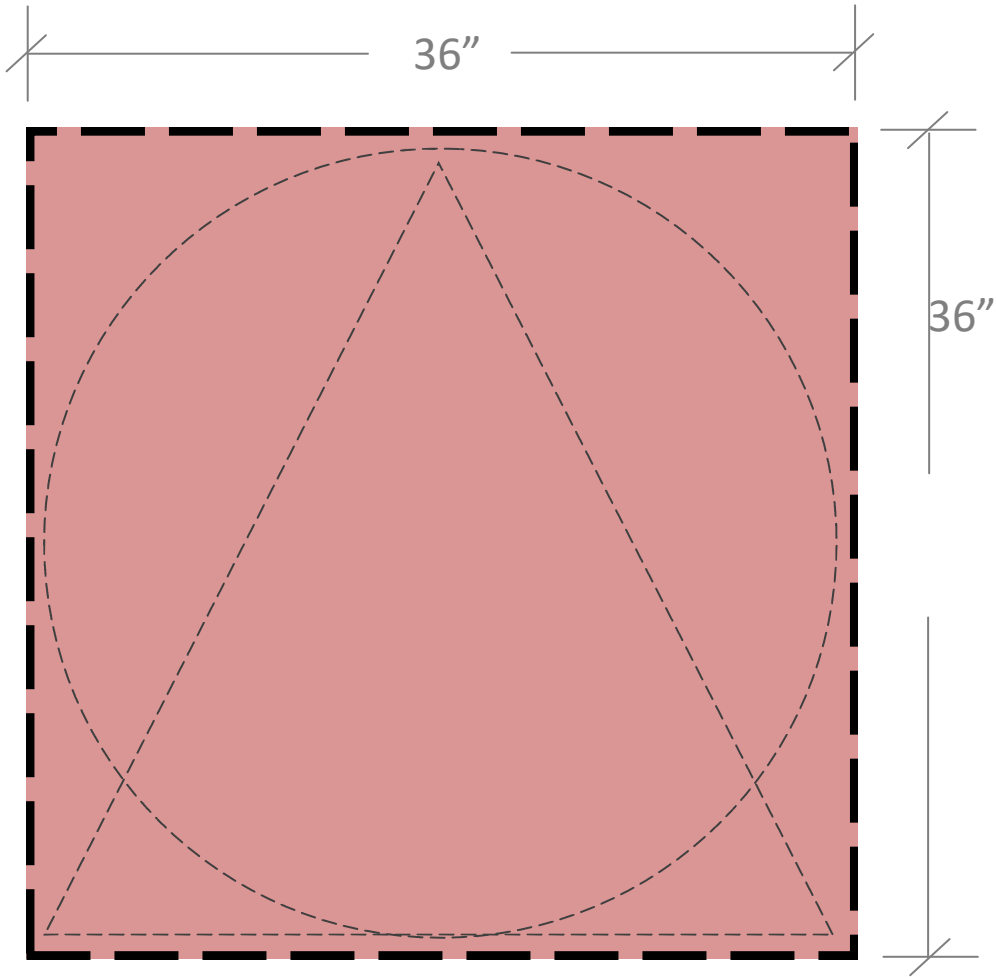

\$200.00 Location Fee
Per Decal

Full Floor Available

* Maximum Size: 36" x 36" Per Decal

* Graphics Single Sided

EXAMPLE

Opportunity Pricing

\$250.00 Location Fee
Per Location

3 Locations Available