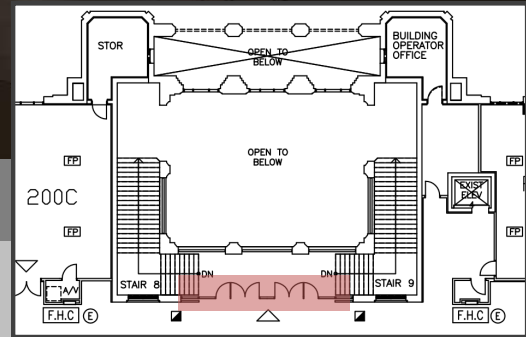

EXAMPLE

Opportunity Pricing

\$200.00 Location Fee
Per Decal

36 Locations Available

- Lobby (12 Decals)
- Pre-Function A (12 Decals)
- Pre-Function B (12 Decals)

* Graphics Single Sided

* Maximum Size: 36" x 36" Per Decal.
Special Sizing Pricing Available For Pre-Function Areas Available Upon Request.

EXAMPLE

Opportunity Pricing

\$500.00 Location Fee
Per Panel

2 Locations Available

- East Door (1 Panel)
- West Door (1 Panel)

* Graphics Single or Double-Sided

EXAMPLE

Opportunity Pricing

\$500.0 Location Fee Per Panel

5 Locations Available

- East (2 side lights)
- Centre (1 side lights)
- East (2 side lights)

* Graphics Single or Double-Sided

EXAMPLE

Opportunity Pricing

\$500.00 Location Fee
Per Pillar