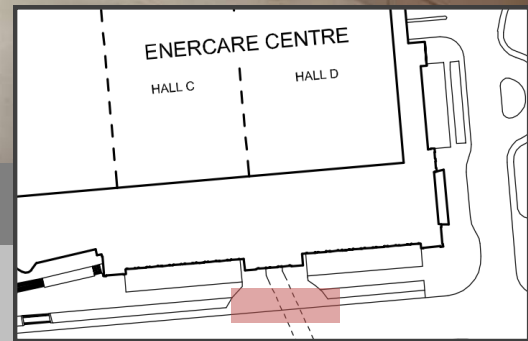

\$200.00 Location Fee
Per Decal

Full Floor Available

* Maximum Size: 36" x 36" Per Decal

* Graphics Single Sided

EXAMPLE

Opportunity Pricing

\$250.00 Location Fee
Per Location

3 Locations Available

* Each Location Requires two Decals To Be Supplied Due To Physical Design Of Frame Structure.

* *Graphics Double-Sided*

EXAMPLE

Welcome
to
Beanfield Centre

EXHIBITION PLACE

Welcome to Exhibition Place

Exhibition Place is honoured to be the 1st organizat