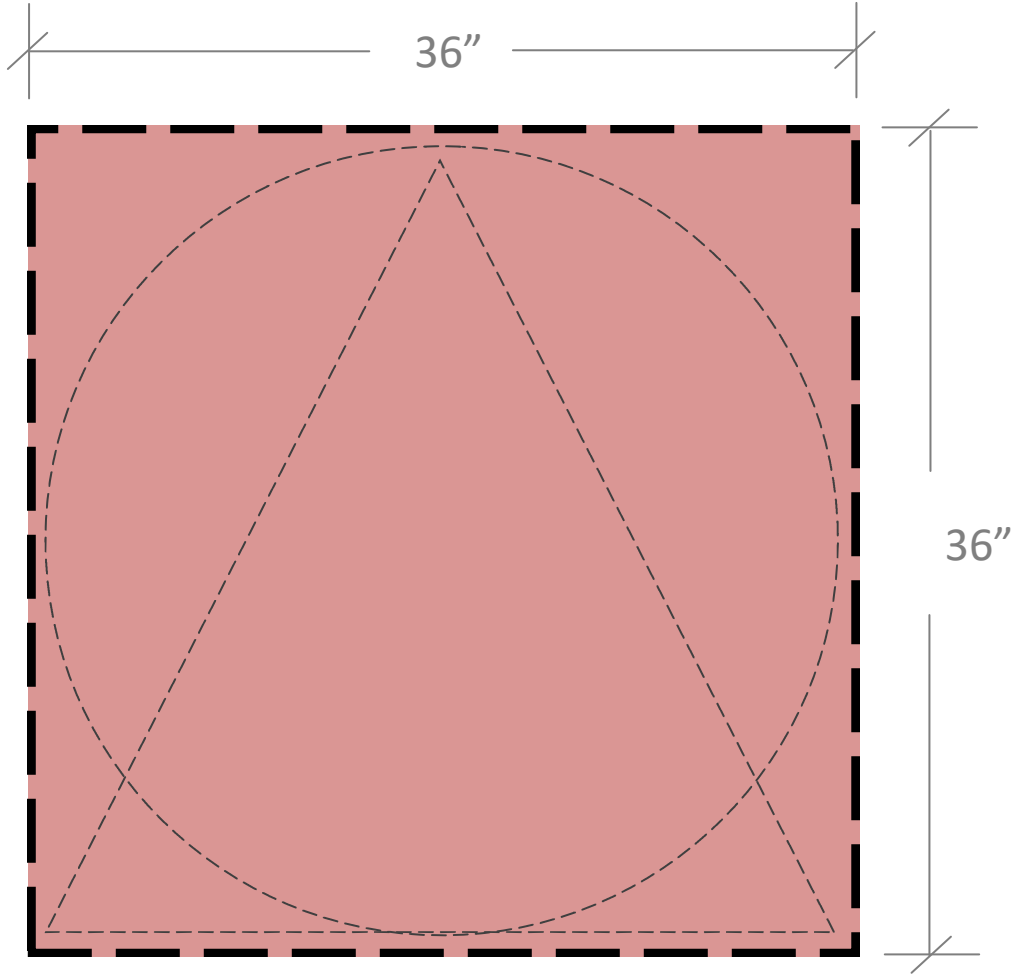

EXAMPLE

Opportunity Pricing

\$200.00 Location Fee
Per Decal

36 Locations Available

- Lobby (12 Decals)
- Pre-Function A (12 Decals)
- Pre-Function B (12 Decals)

* Graphics Single Sided

* Maximum Size: 36" x 36" Per Decal.
Special Sizing Pricing Available For Pre-Function Areas Available Upon Request.