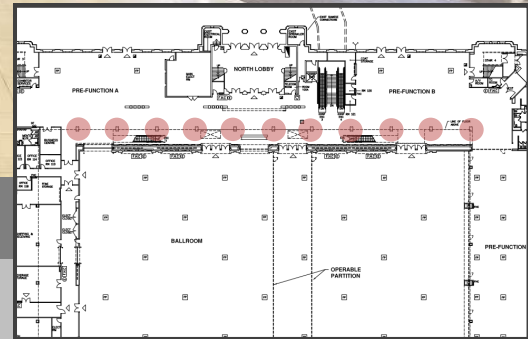

EXAMPLE

Opportunity Pricing

\$200.00 Location Fee
Per Decal

36 Locations Available

- Lobby (12 Decals)
- Pre-Function A (12 Decals)
- Pre-Function B (12 Decals)

* Graphics Single Sided

* Maximum Size: 36" x 36" Per Decal.
Special Sizing Pricing Available For Pre-Function Areas Available Upon Request.

EXAMPLE

Opportunity Pricing

\$500.00 Location Fee
Per Panel

2 Locations Available

- East Door (1 Panel)
- West Door (1 Panel)

* Graphics Single or Double-Sided

EXAMPLE

Opportunity Pricing

\$500.0 Location Fee Per Panel

5 Locations Available

- East (2 side lights)
- Centre (1 side lights)
- East (2 side lights)

* Graphics Single or Double-Sided

EXAMPLE

Opportunity Pricing

\$500.00 Location Fee
Per Pillar

11 Locations Available

* Maximum Height Restricted By Fire
Devices.

* Graphics can be on both sides of pillar.

EXAMPLE

Opportunity Pricing

\$750.00 Location Fee
Per Escalator

2 Locations Available

- East Escalator
- West Escalator