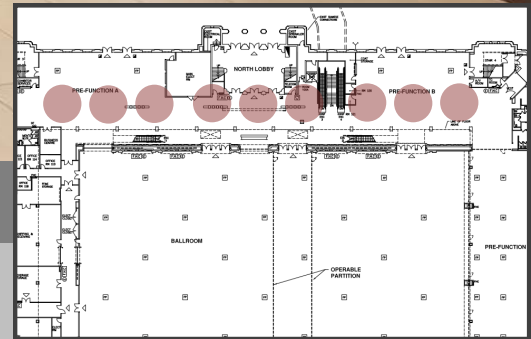

* Graphics Single or Double-Sided

EXAMPLE

Opportunity Pricing

\$1500.00 Location Fee
Per Door

3 Locations Available

- East Doors
- Centre Doors
- West Doors

* Graphics Single or Double-Sided

EXAMPLE

Opportunity Pricing

\$200.00 Location Fee
Per Decal

9 Locations Available

- *East Lane (3 Decals)*
- *Centre Lane (3 Decals)*
- *West Lane (3 Decals)*

* *Graphics Single Sided*

* *Maximum Size: 36" x 36" Per Decal*

EXAMPLE

Opportunity Pricing

\$200.00 Location Fee
Per Decal

36 Locations Available

- Lobby (12 Decals)
- Pre-Function A (12 Decals)
- Pre-Function B (12 Decals)

* Graphics Single Sided

* Maximum Size: 36" x 36" Per Decal.
Special Sizing Pricing Available For Pre-Function Areas Available Upon Request.

EXAMPLE

Opportunity Pricing

\$500.00 Location Fee
Per Panel

2 Locations Available

- East Door (1 Panel)
- West Door (1 Panel)

* Graphics Single or Double-Sided

EXAMPLE

Opportunity Pricing