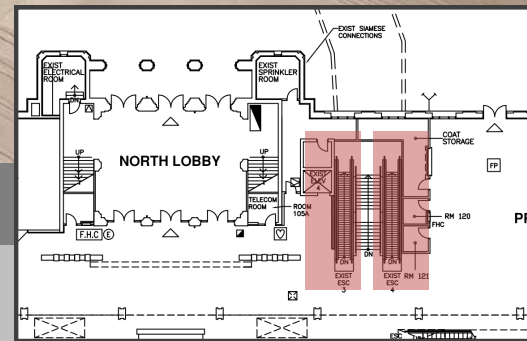

\$500.0 Location Fee Per Panel

5 Locations Available

- East (2 side lights)
- Centre (1 side lights)
- East (2 side lights)

* Graphics Single or Double-Sided

EXAMPLE

Opportunity Pricing

\$500.00 Location Fee
Per Pillar

11 Locations Available

* Maximum Height Restricted By Fire
Devices.

* Graphics can be on both sides of pillar.

EXAMPLE

Opportunity Pricing

\$750.00 Location Fee
Per Escalator

2 Locations Available

- East Escalator
- West Escalator

* Each Location Fee includes two Glass Sides.

* *Graphics Double-Sided*

EXAMPLE

Opportunity Pricing

\$500.00 Location Fee
Per Escalator

2 Locations Available

- *West Escalator*
- *East Escalator*

* Each Location Fee includes two Glass Sides.