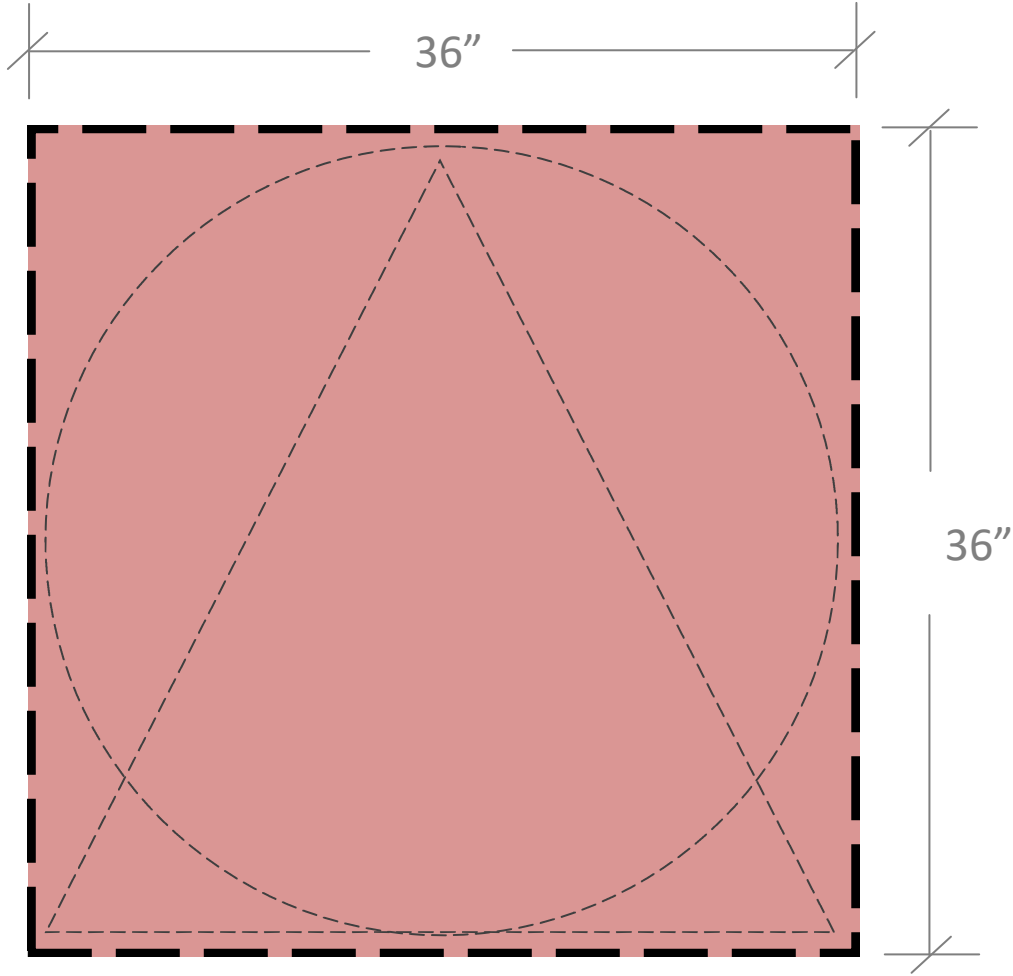

Opportunity Pricing

\$200.00 Location Fee
Per Decal

9 Locations Available

- *East Lane (3 Decals)*
- *Centre Lane (3 Decals)*
- *West Lane (3 Decals)*

* *Graphics Single Sided*

* *Maximum Size: 36" x 36" Per Decal*

EXAMPLE

Opportunity Pricing

\$200.00 Location Fee
Per Decal

36 Locations Available

- Lobby (12 Decals)
- Pre-Function A (12 Decals)
- Pre-Function B (12 Decals)

* Graphics Single Sided

* Maximum Size: 36" x 36" Per Decal.
Special Sizing Pricing Available For Pre-Function Areas Available Upon Request.