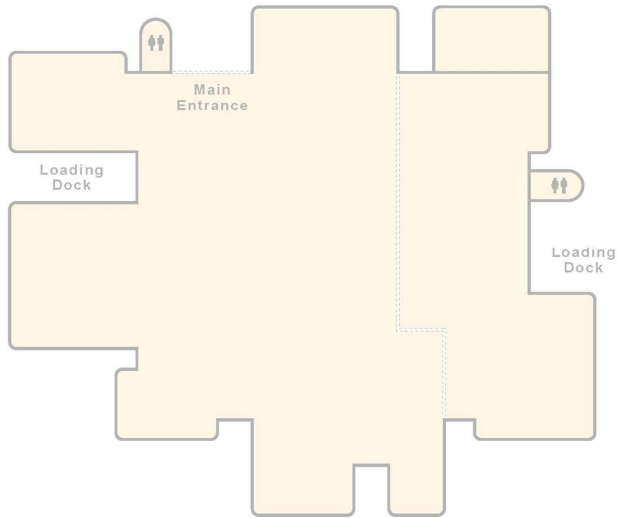

# BETTER LIVING CENTRE FLOORPLAN

- Better Living Centre is 197,298 sf, and is divisible into 2 halls. Two loading areas, one with drive on access.
- Located on the west side of Exhibition Place with immediate TTC bus stop access, and walking distance from GO Transit's Exhibition Station.

## Welcome to Exhibition Place

# QE HALL FLOORPLAN

- QE Exhibit Hall is 63,000 sf, with a show office and stage. Drive in loading access.
- Located on the west side of Exhibition Place with immediate TTC bus stop access, and walking distance from GO Transit's Exhibition Station.